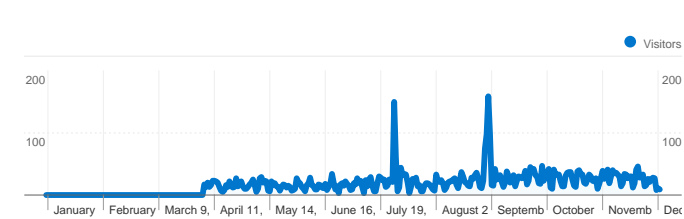

Site Usage

6,720 Visits

69.24% Bounce Rate

11,573 Pageviews

00:01:33 Avg. Time on Site

1.72 Pages/Visit

78.75% % New Visits

Visitors Overview

5,294 people visited this site

 **6,720** Visits

 **5,294** Absolute Unique Visitors

 **11,573** Pageviews

 **1.72** Average Pageviews

 **00:01:33** Time on Site

 **69.24%** Bounce Rate

 **78.78%** New Visits

6,720 visits came from 119 countries/territories

Site Usage

Visits	Pages/Visit	Avg. Time on Site	% New Visits	Bounce Rate	
6,720 % of Site Total: 100.00%	1.72 Site Avg: 1.72 (0.00%)	00:01:33 Site Avg: 00:01:33 (0.00%)	78.76% Site Avg: 78.75% (0.02%)	69.24% Site Avg: 69.24% (0.00%)	
Country/Territory	Visits	Pages/Visit	Avg. Time on Site	% New Visits	Bounce Rate
United States	2,990	1.79	00:01:34	73.34%	67.02%
United Kingdom	1,222	2.02	00:02:15	83.55%	63.01%
China	470	1.30	00:01:07	81.49%	81.70%
Italy	185	1.46	00:00:53	82.70%	71.35%
Japan	179	1.23	00:00:49	69.27%	82.68%
India	135	1.53	00:01:03	91.85%	77.04%
Canada	113	1.42	00:00:51	86.73%	69.91%
Germany	93	1.61	00:01:18	76.34%	69.89%
France	71	1.79	00:01:30	77.46%	71.83%
Spain	68	1.60	00:01:28	82.35%	70.59%

Pages on this site were viewed a total of 11,573 times

 **11,573** Pageviews

 **8,994** Unique Views

 **69.24%** Bounce Rate

Top Content

Pages	Pageviews	% Pageviews
/	4,584	39.61%
/Studying-internship/index.htm	961	8.30%
/reciprocity/index.htm	815	7.04%
/newyork/index.htm	800	6.91%
/index.htm	695	6.01%