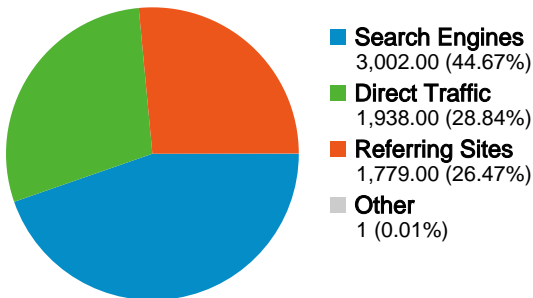

Traffic Sources Overview

Content Overview

Pages	Pageviews	% Pageviews
/	4,584	39.61%
/Studying-internship/index.htm	961	8.30%
/reciprocity/index.htm	815	7.04%
/newyork/index.htm	800	6.91%
/index.htm	695	6.01%