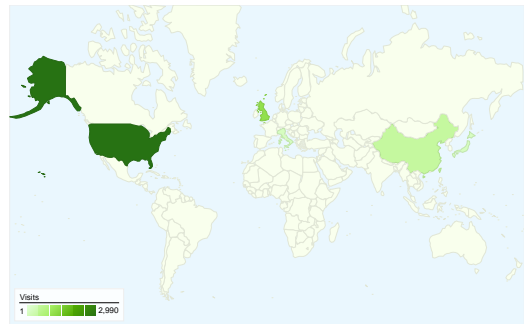

Visitors
5,294

Map Overlay world

Traffic Sources Overview

Content Overview

Pages	Pageviews	% Pageviews
/	4,584	39.61%
/Studying-internship/index.htm	961	8.30%
/reciprocity/index.htm	815	7.04%
/newyork/index.htm	800	6.91%
/index.htm	695	6.01%

5,294 people visited this site

 **6,720** Visits

 **5,294** Absolute Unique Visitors

 **11,573** Pageviews

 **1.72** Average Pageviews

 **00:01:33** Time on Site

 **69.24%** Bounce Rate

 **78.78%** New Visits

All traffic sources sent a total of 6,720 visits

-  28.84% Direct Traffic
-  26.47% Referring Sites
-  44.67% Search Engines

Top Traffic Sources

Sources	Visits	% visits	Keywords	Visits	% visits
google (organic)	2,516	37.44%	riba usa	174	5.80%
(direct) ((none))	1,938	28.84%	riba-usa	147	4.90%
riba.org (referral)	437	6.50%	riba	55	1.83%
yahoo (organic)	294	4.38%	riba+usa	53	1.77%
toto.co.jp (referral)	130	1.93%	tim clark riba	49	1.63%

6,720 visits came from 119 countries/territories

Site Usage

Visits	Pages/Visit	Avg. Time on Site	% New Visits	Bounce Rate	
6,720 % of Site Total: 100.00%	1.72 Site Avg: 1.72 (0.00%)	00:01:33 Site Avg: 00:01:33 (0.00%)	78.76% Site Avg: 78.75% (0.02%)	69.24% Site Avg: 69.24% (0.00%)	
Country/Territory	Visits	Pages/Visit	Avg. Time on Site	% New Visits	Bounce Rate
United States	2,990	1.79	00:01:34	73.34%	67.02%
United Kingdom	1,222	2.02	00:02:15	83.55%	63.01%
China	470	1.30	00:01:07	81.49%	81.70%
Italy	185	1.46	00:00:53	82.70%	71.35%
Japan	179	1.23	00:00:49	69.27%	82.68%
India	135	1.53	00:01:03	91.85%	77.04%
Canada	113	1.42	00:00:51	86.73%	69.91%
Germany	93	1.61	00:01:18	76.34%	69.89%
France	71	1.79	00:01:30	77.46%	71.83%
Spain	68	1.60	00:01:28	82.35%	70.59%