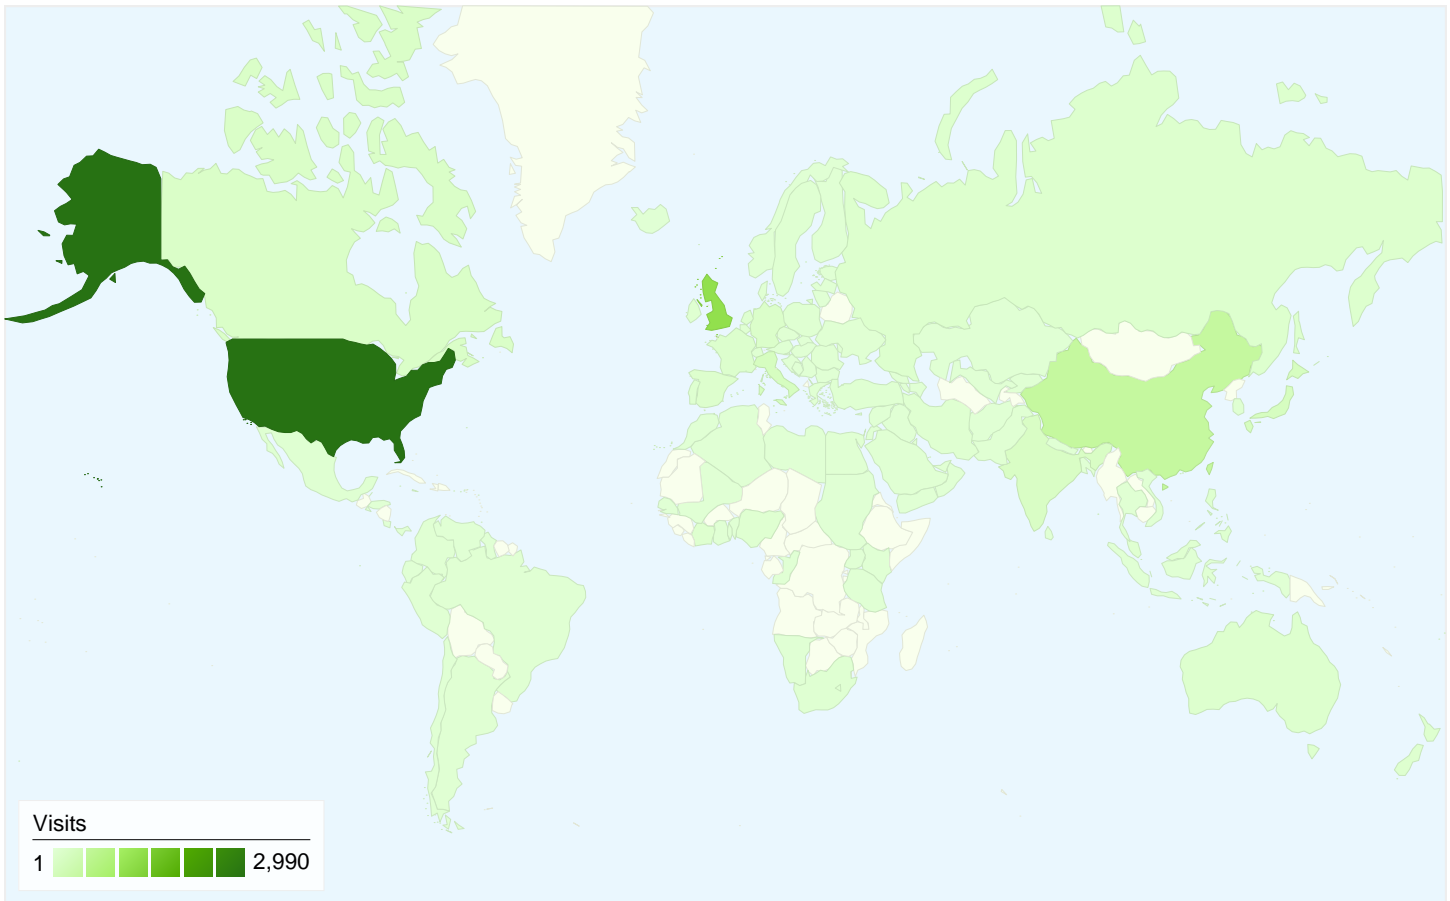

Visitors
5,294

Map Overlay world

Traffic Sources Overview

Content Overview

Pages	Pageviews	% Pageviews
/	4,584	39.61%
/Studying-internship/index.htm	961	8.30%
/reciprocity/index.htm	815	7.04%
/newyork/index.htm	800	6.91%
/index.htm	695	6.01%

5,294 people visited this site

 **6,720** Visits

 **5,294** Absolute Unique Visitors

 **11,573** Pageviews

 **1.72** Average Pageviews

 **00:01:33** Time on Site

 **69.24%** Bounce Rate

 **78.78%** New Visits

All traffic sources sent a total of 6,720 visits

-  28.84% Direct Traffic
-  26.47% Referring Sites
-  44.67% Search Engines

Top Traffic Sources

Sources	Visits	% visits	Keywords	Visits	% visits
google (organic)	2,516	37.44%	riba usa	174	5.80%
(direct) ((none))	1,938	28.84%	riba-usa	147	4.90%
riba.org (referral)	437	6.50%	riba	55	1.83%
yahoo (organic)	294	4.38%	riba+usa	53	1.77%
toto.co.jp (referral)	130	1.93%	tim clark riba	49	1.63%

6,720 visits came from 119 countries/territories

Site Usage

Visits	Pages/Visit	Avg. Time on Site	% New Visits	Bounce Rate	
6,720 % of Site Total: 100.00%	1.72 Site Avg: 1.72 (0.00%)	00:01:33 Site Avg: 00:01:33 (0.00%)	78.76% Site Avg: 78.75% (0.02%)	69.24% Site Avg: 69.24% (0.00%)	
Country/Territory	Visits	Pages/Visit	Avg. Time on Site	% New Visits	Bounce Rate
United States	2,990	1.79	00:01:34	73.34%	67.02%
United Kingdom	1,222	2.02	00:02:15	83.55%	63.01%
China	470	1.30	00:01:07	81.49%	81.70%
Italy	185	1.46	00:00:53	82.70%	71.35%
Japan	179	1.23	00:00:49	69.27%	82.68%
India	135	1.53	00:01:03	91.85%	77.04%
Canada	113	1.42	00:00:51	86.73%	69.91%
Germany	93	1.61	00:01:18	76.34%	69.89%
France	71	1.79	00:01:30	77.46%	71.83%
Spain	68	1.60	00:01:28	82.35%	70.59%