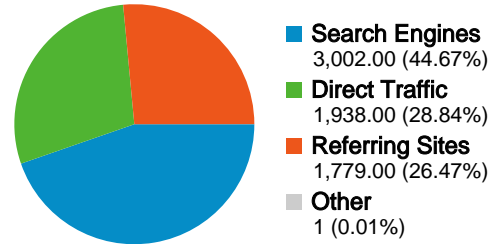

Site Usage

6,720 Visits

69.24% Bounce Rate

11,573 Pageviews

00:01:33 Avg. Time on Site

1.72 Pages/Visit

78.75% % New Visits

Visitors Overview

5,294 people visited this site

 **6,720** Visits

 **5,294** Absolute Unique Visitors

 **11,573** Pageviews

 **1.72** Average Pageviews

 **00:01:33** Time on Site

 **69.24%** Bounce Rate

 **78.78%** New Visits

All traffic sources sent a total of 6,720 visits

-  28.84% Direct Traffic
-  26.47% Referring Sites
-  44.67% Search Engines

Top Traffic Sources

Sources	Visits	% visits	Keywords	Visits	% visits
google (organic)	2,516	37.44%	riba usa	174	5.80%
(direct) ((none))	1,938	28.84%	riba-usa	147	4.90%
riba.org (referral)	437	6.50%	riba	55	1.83%
yahoo (organic)	294	4.38%	riba+usa	53	1.77%
toto.co.jp (referral)	130	1.93%	tim clark riba	49	1.63%

6,720 visits came from 119 countries/territories

Site Usage

Visits	Pages/Visit	Avg. Time on Site	% New Visits	Bounce Rate	
6,720 % of Site Total: 100.00%	1.72 Site Avg: 1.72 (0.00%)	00:01:33 Site Avg: 00:01:33 (0.00%)	78.76% Site Avg: 78.75% (0.02%)	69.24% Site Avg: 69.24% (0.00%)	
Country/Territory	Visits	Pages/Visit	Avg. Time on Site	% New Visits	Bounce Rate
United States	2,990	1.79	00:01:34	73.34%	67.02%
United Kingdom	1,222	2.02	00:02:15	83.55%	63.01%
China	470	1.30	00:01:07	81.49%	81.70%
Italy	185	1.46	00:00:53	82.70%	71.35%
Japan	179	1.23	00:00:49	69.27%	82.68%
India	135	1.53	00:01:03	91.85%	77.04%
Canada	113	1.42	00:00:51	86.73%	69.91%
Germany	93	1.61	00:01:18	76.34%	69.89%
France	71	1.79	00:01:30	77.46%	71.83%
Spain	68	1.60	00:01:28	82.35%	70.59%