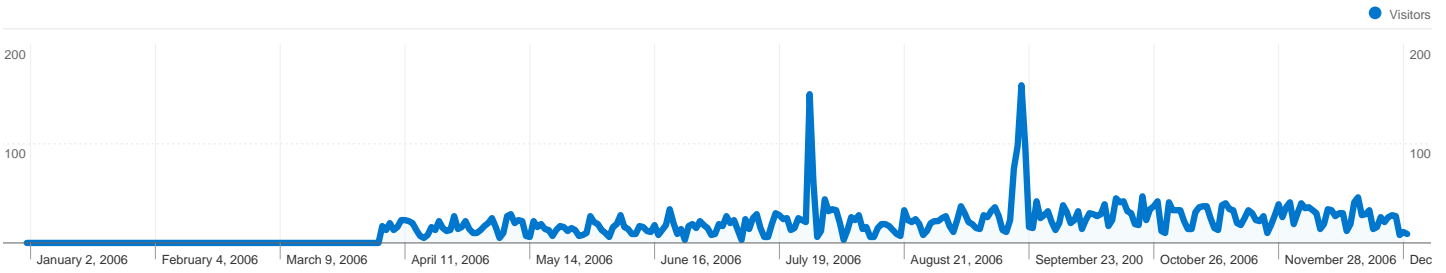

Site Usage

6,720 Visits

69.24% Bounce Rate

11,573 Pageviews

00:01:33 Avg. Time on Site

1.72 Pages/Visit

78.75% % New Visits

Visitors Overview

Visitors
5,294

Map Overlay world

Traffic Sources Overview

Content Overview

Pages	Pageviews	% Pageviews
/	4,584	39.61%
/Studying-internship/index.htm	961	8.30%
/reciprocity/index.htm	815	7.04%
/newyork/index.htm	800	6.91%
/index.htm	695	6.01%

5,294 people visited this site

 **6,720** Visits

 **5,294** Absolute Unique Visitors

 **11,573** Pageviews

 **1.72** Average Pageviews

 **00:01:33** Time on Site

 **69.24%** Bounce Rate

 **78.78%** New Visits

6,720 visits came from 119 countries/territories

Site Usage

Visits	Pages/Visit	Avg. Time on Site	% New Visits	Bounce Rate	
6,720 % of Site Total: 100.00%	1.72 Site Avg: 1.72 (0.00%)	00:01:33 Site Avg: 00:01:33 (0.00%)	78.76% Site Avg: 78.75% (0.02%)	69.24% Site Avg: 69.24% (0.00%)	
Country/Territory	Visits	Pages/Visit	Avg. Time on Site	% New Visits	Bounce Rate
United States	2,990	1.79	00:01:34	73.34%	67.02%
United Kingdom	1,222	2.02	00:02:15	83.55%	63.01%
China	470	1.30	00:01:07	81.49%	81.70%
Italy	185	1.46	00:00:53	82.70%	71.35%
Japan	179	1.23	00:00:49	69.27%	82.68%
India	135	1.53	00:01:03	91.85%	77.04%
Canada	113	1.42	00:00:51	86.73%	69.91%
Germany	93	1.61	00:01:18	76.34%	69.89%
France	71	1.79	00:01:30	77.46%	71.83%
Spain	68	1.60	00:01:28	82.35%	70.59%