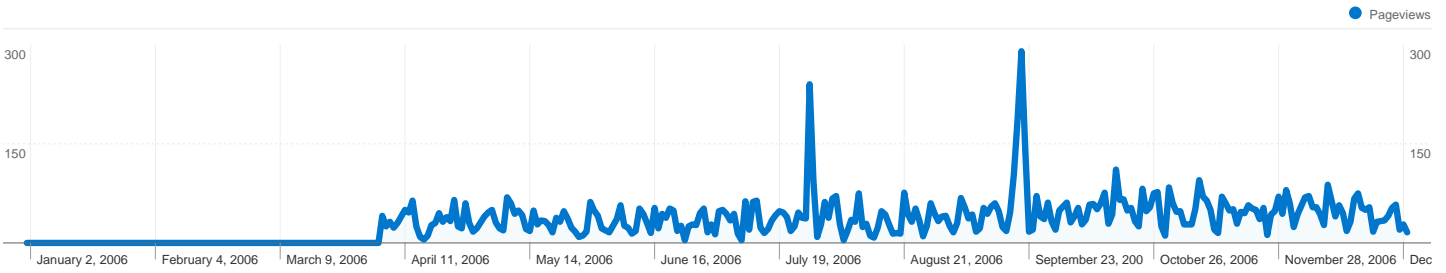

5,294 people visited this site

 **6,720** Visits

 **5,294** Absolute Unique Visitors

 **11,573** Pageviews

 **1.72** Average Pageviews

 **00:01:33** Time on Site

 **69.24%** Bounce Rate

 **78.78%** New Visits

All traffic sources sent a total of 6,720 visits

-  28.84% Direct Traffic
-  26.47% Referring Sites
-  44.67% Search Engines

Top Traffic Sources

Sources	Visits	% visits	Keywords	Visits	% visits
google (organic)	2,516	37.44%	riba usa	174	5.80%
(direct) ((none))	1,938	28.84%	riba-usa	147	4.90%
riba.org (referral)	437	6.50%	riba	55	1.83%
yahoo (organic)	294	4.38%	riba+usa	53	1.77%
toto.co.jp (referral)	130	1.93%	tim clark riba	49	1.63%

6,720 visits came from 119 countries/territories

Site Usage

Visits	Pages/Visit	Avg. Time on Site	% New Visits	Bounce Rate	
6,720 % of Site Total: 100.00%	1.72 Site Avg: 1.72 (0.00%)	00:01:33 Site Avg: 00:01:33 (0.00%)	78.76% Site Avg: 78.75% (0.02%)	69.24% Site Avg: 69.24% (0.00%)	
Country/Territory	Visits	Pages/Visit	Avg. Time on Site	% New Visits	Bounce Rate
United States	2,990	1.79	00:01:34	73.34%	67.02%
United Kingdom	1,222	2.02	00:02:15	83.55%	63.01%
China	470	1.30	00:01:07	81.49%	81.70%
Italy	185	1.46	00:00:53	82.70%	71.35%
Japan	179	1.23	00:00:49	69.27%	82.68%
India	135	1.53	00:01:03	91.85%	77.04%
Canada	113	1.42	00:00:51	86.73%	69.91%
Germany	93	1.61	00:01:18	76.34%	69.89%
France	71	1.79	00:01:30	77.46%	71.83%
Spain	68	1.60	00:01:28	82.35%	70.59%