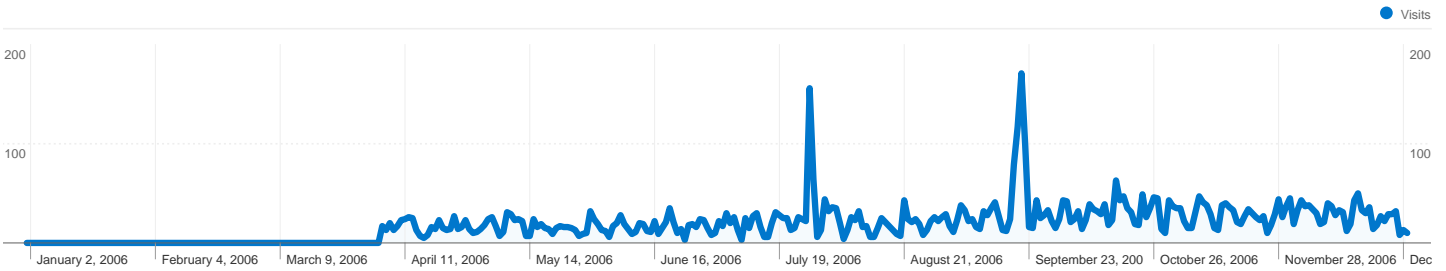

All traffic sources sent a total of 6,720 visits

- 28.84% Direct Traffic
- 26.47% Referring Sites
- 44.67% Search Engines