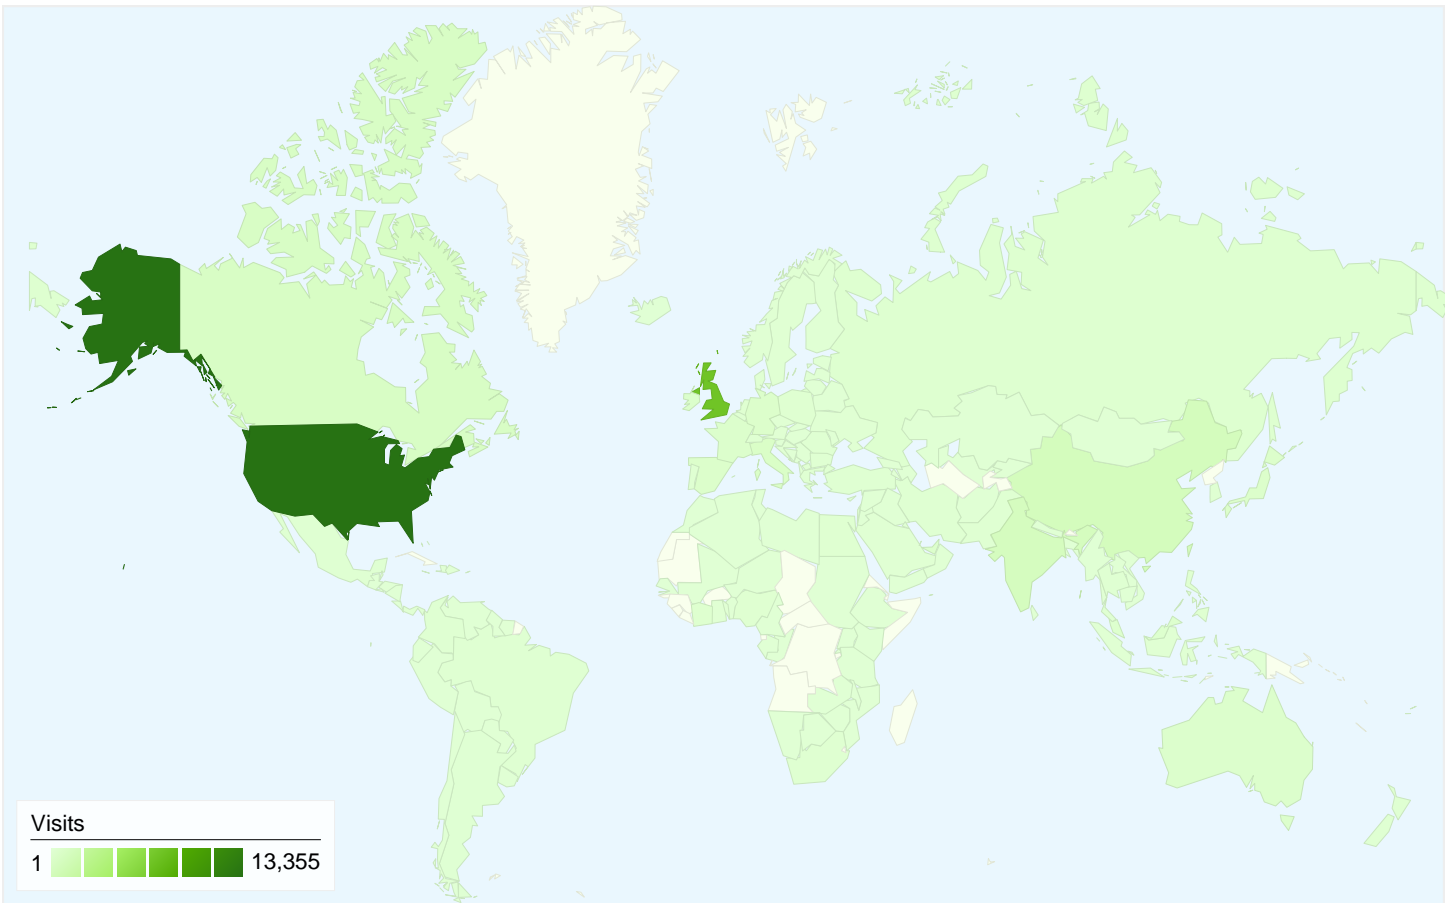

25,137 people visited this site

 **31,505** Visits

 **25,137** Absolute Unique Visitors

 **58,739** Pageviews

 **1.86** Average Pageviews

 **00:01:42** Time on Site

 **65.85%** Bounce Rate

 **79.78%** New Visits

Technical Profile

Browser	Visits	% visits	Connection Speed	Visits	% visits
Internet Explorer	20,644	65.53%	Unknown	11,284	35.82%
Firefox	6,357	20.18%	DSL	9,273	29.43%
Safari	2,887	9.16%	Cable	6,462	20.51%
Chrome	705	2.24%	T1	3,114	9.88%
Mozilla	404	1.28%	Dialup	1,184	3.76%

All traffic sources sent a total of 31,505 visits

- Search Engines**
17,248.00 (54.75%)
- Referring Sites**
8,604.00 (27.31%)
- Direct Traffic**
5,650.00 (17.93%)
- Other**
3 (0.01%)

Top Traffic Sources

31,505 visits came from 171 countries/territories

Site Usage

Country/Territory	Visits	Pages/Visit	Avg. Time on Site	% New Visits	Bounce Rate
United States	13,355	1.95	00:01:45	75.12%	64.13%
United Kingdom	7,233	2.19	00:02:23	78.09%	56.38%
China	910	1.35	00:01:00	80.99%	81.21%
India	867	1.50	00:01:00	90.54%	76.24%
Canada	616	1.77	00:01:39	89.61%	67.21%
Italy	514	1.57	00:00:58	83.27%	69.26%
Ireland	381	1.71	00:01:16	91.60%	72.97%
Spain	373	1.72	00:01:53	89.54%	69.44%
Germany	372	1.63	00:01:04	79.84%	70.16%