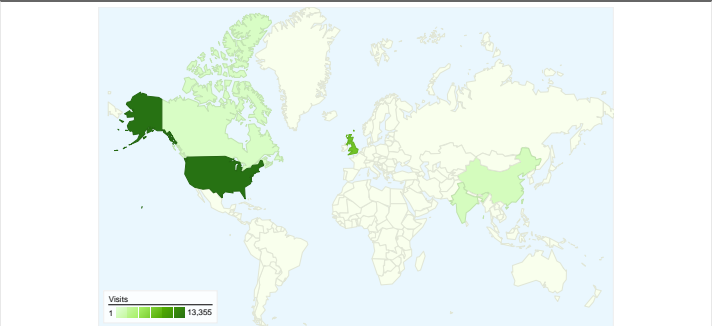

Map Overlay