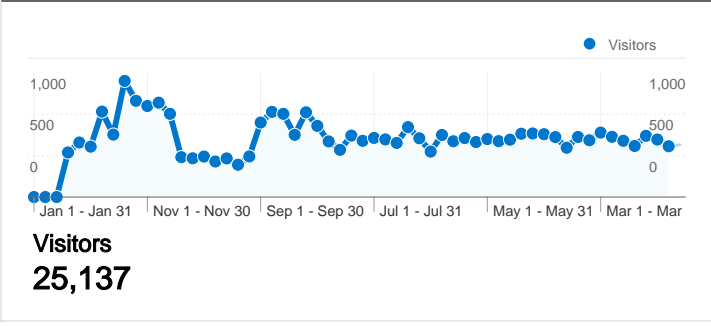

Site Usage

31,505 Visits

65.85% Bounce Rate

58,739 Pageviews

00:01:42 Avg. Time on Site

1.86 Pages/Visit

79.78% % New Visits

Visitors Overview

25,137 people visited this site

 **31,505** Visits

 **25,137** Absolute Unique Visitors

 **58,739** Pageviews

 **1.86** Average Pageviews

 **00:01:42** Time on Site

 **65.85%** Bounce Rate

 **79.78%** New Visits

All traffic sources sent a total of 31,505 visits

- Search Engines**
17,248.00 (54.75%)
- Referring Sites**
8,604.00 (27.31%)
- Direct Traffic**
5,650.00 (17.93%)
- Other**
3 (0.01%)

Top Traffic Sources

31,505 visits came from 171 countries/territories

Site Usage

Country/Territory	Visits	Pages/Visit	Avg. Time on Site	% New Visits	Bounce Rate
United States	13,355	1.95	00:01:45	75.12%	64.13%
United Kingdom	7,233	2.19	00:02:23	78.09%	56.38%
China	910	1.35	00:01:00	80.99%	81.21%
India	867	1.50	00:01:00	90.54%	76.24%
Canada	616	1.77	00:01:39	89.61%	67.21%
Italy	514	1.57	00:00:58	83.27%	69.26%
Ireland	381	1.71	00:01:16	91.60%	72.97%
Spain	373	1.72	00:01:53	89.54%	69.44%
Germany	372	1.63	00:01:04	79.84%	70.16%