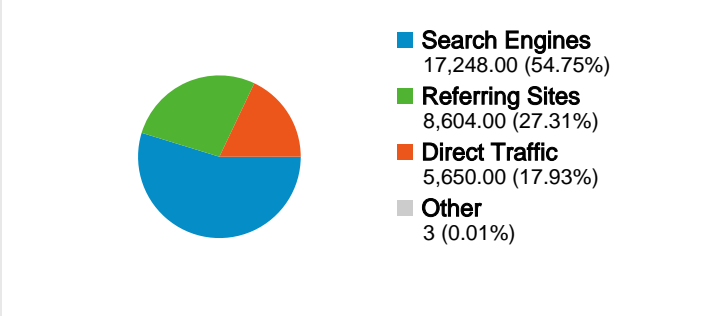

Traffic Sources Overview

Content Overview

Pages	Pageviews	% Pageviews
/	21,756	37.04%
/Studying-internship/index.htm	5,225	8.90%
/reciprocity/index.htm	4,467	7.60%
/newyork/index.htm	4,054	6.90%
/index.htm	3,337	5.68%