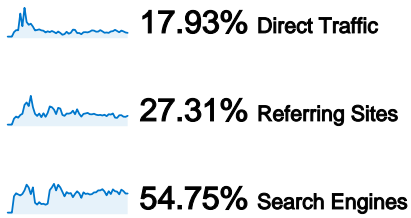

Site Usage

31,505 Visits

65.85% Bounce Rate

58,739 Pageviews

00:01:42 Avg. Time on Site

1.86 Pages/Visit

79.78% % New Visits

Visitors Overview

25,137 people visited this site

 **31,505** Visits

 **25,137** Absolute Unique Visitors

 **58,739** Pageviews

 **1.86** Average Pageviews

 **00:01:42** Time on Site

 **65.85%** Bounce Rate

 **79.78%** New Visits

All traffic sources sent a total of 31,505 visits

- Search Engines**
17,248.00 (54.75%)
- Referring Sites**
8,604.00 (27.31%)
- Direct Traffic**
5,650.00 (17.93%)
- Other**
3 (0.01%)

Top Traffic Sources

31,505 visits came from 171 countries/territories

Site Usage

Country/Territory	Visits	Pages/Visit	Avg. Time on Site	% New Visits	Bounce Rate
United States	13,355	1.95	00:01:45	75.12%	64.13%
United Kingdom	7,233	2.19	00:02:23	78.09%	56.38%
China	910	1.35	00:01:00	80.99%	81.21%
India	867	1.50	00:01:00	90.54%	76.24%
Canada	616	1.77	00:01:39	89.61%	67.21%
Italy	514	1.57	00:00:58	83.27%	69.26%
Ireland	381	1.71	00:01:16	91.60%	72.97%
Spain	373	1.72	00:01:53	89.54%	69.44%
Germany	372	1.63	00:01:04	79.84%	70.16%