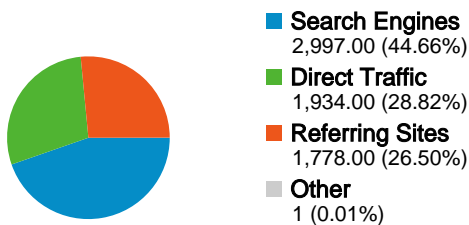

Traffic Sources Overview

Content Overview

Pages	Pageviews	% Pageviews
/	4,579	39.62%
/Studying-internship/index.htm	960	8.31%
/reciprocity/index.htm	815	7.05%
/newyork/index.htm	800	6.92%
/index.htm	694	6.01%