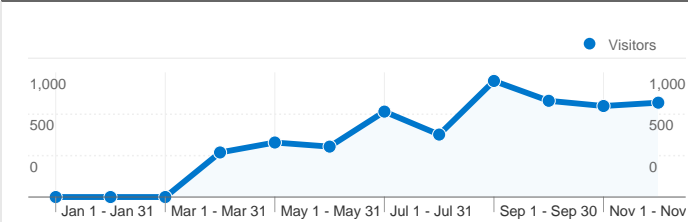

Site Usage

6,710 Visits

69.24% Bounce Rate

11,557 Pageviews

00:01:33 Avg. Time on Site

1.72 Pages/Visit

78.75% % New Visits

Visitors Overview

Visitors
5,286

Map Overlay

Traffic Sources Overview

Content Overview

Pages	Pageviews	% Pageviews
/	4,579	39.62%
/Studying-internship/index.htm	960	8.31%
/reciprocity/index.htm	815	7.05%
/newyork/index.htm	800	6.92%
/index.htm	694	6.01%

5,286 people visited this site

6,710 Visits

5,286 Absolute Unique Visitors

11,557 Pageviews

1.72 Average Pageviews

00:01:33 Time on Site

69.24% Bounce Rate

78.75% New Visits

6,710 visits came from 119 countries/territories

Site Usage

Country/Territory	Visits	Pages/Visit	Avg. Time on Site	% New Visits	Bounce Rate
United States	2,982	1.79	00:01:34	73.34%	67.04%
United Kingdom	1,222	2.02	00:02:15	83.55%	63.01%
China	470	1.30	00:01:07	81.49%	81.70%
Italy	185	1.46	00:00:53	82.70%	71.35%
Japan	179	1.23	00:00:49	69.27%	82.68%
India	135	1.53	00:01:03	91.85%	77.04%
Canada	113	1.42	00:00:51	86.73%	69.91%
Germany	93	1.61	00:01:18	76.34%	69.89%
France	71	1.79	00:01:30	77.46%	71.83%