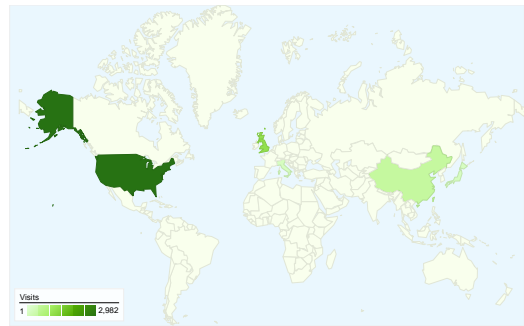

Site Usage

6,710 Visits

69.24% Bounce Rate

11,557 Pageviews

00:01:33 Avg. Time on Site

1.72 Pages/Visit

78.75% % New Visits

Visitors Overview

Visitors
5,286

Map Overlay

Traffic Sources Overview

Content Overview

Pages	Pageviews	% Pageviews
/	4,579	39.62%
/Studying-internship/index.htm	960	8.31%
/reciprocity/index.htm	815	7.05%
/newyork/index.htm	800	6.92%
/index.htm	694	6.01%

All traffic sources sent a total of 6,710 visits

- 28.82% Direct Traffic
- 26.50% Referring Sites
- 44.66% Search Engines

- Search Engines
2,997.00 (44.66%)
- Direct Traffic
1,934.00 (28.82%)
- Referring Sites
1,778.00 (26.50%)
- Other
1 (0.01%)

6,710 visits came from 119 countries/territories

Site Usage

Country/Territory	Visits	Pages/Visit	Avg. Time on Site	% New Visits	Bounce Rate
United States	2,982	1.79	00:01:34	73.34%	67.04%
United Kingdom	1,222	2.02	00:02:15	83.55%	63.01%
China	470	1.30	00:01:07	81.49%	81.70%
Italy	185	1.46	00:00:53	82.70%	71.35%
Japan	179	1.23	00:00:49	69.27%	82.68%
India	135	1.53	00:01:03	91.85%	77.04%
Canada	113	1.42	00:00:51	86.73%	69.91%
Germany	93	1.61	00:01:18	76.34%	69.89%
France	71	1.79	00:01:30	77.46%	71.83%