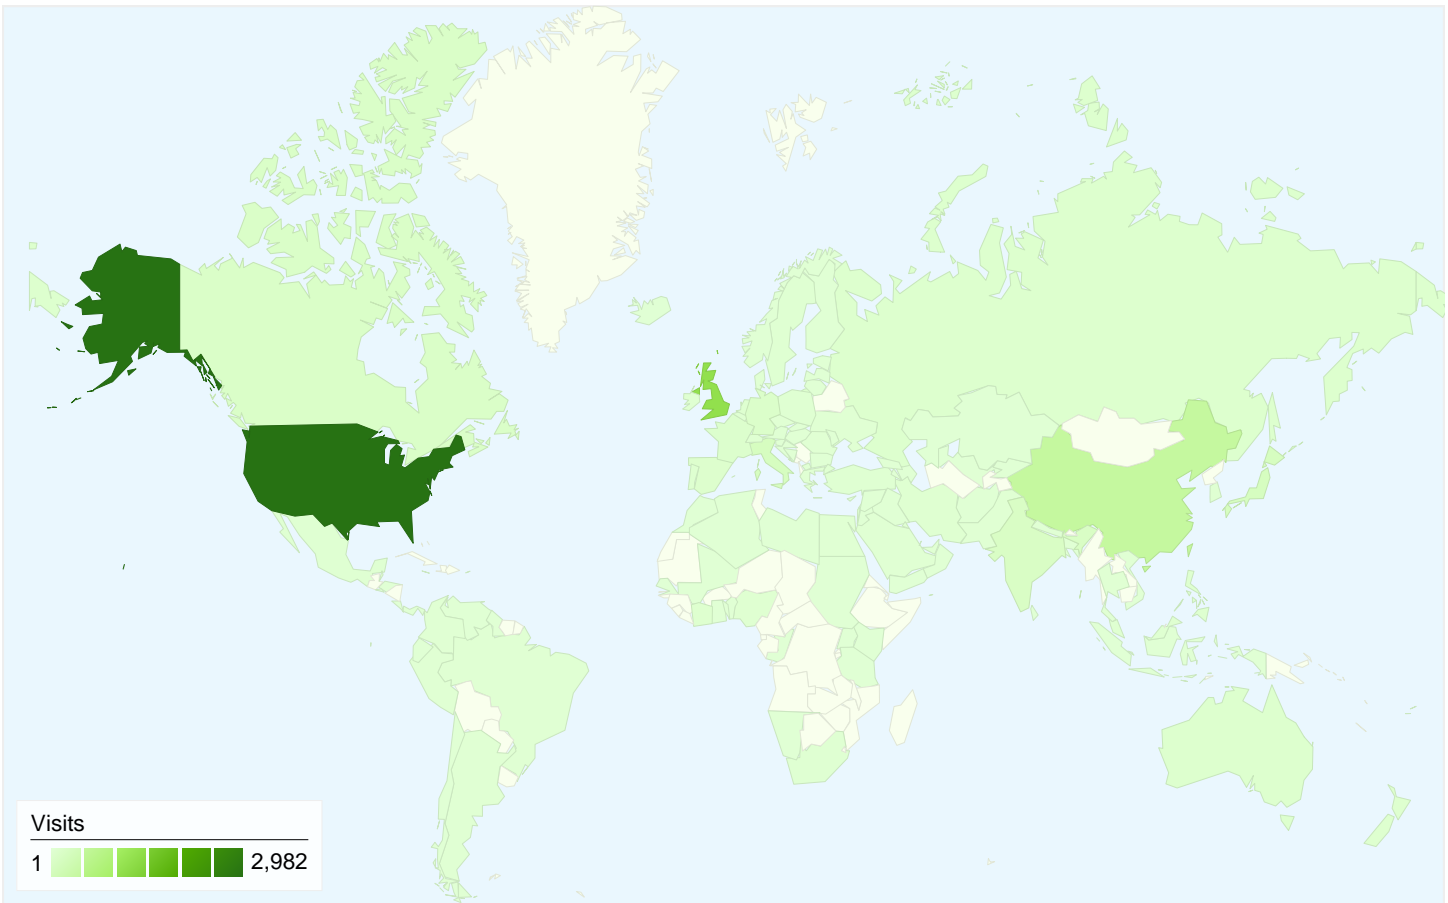

5,286 people visited this site

6,710 Visits

5,286 Absolute Unique Visitors

11,557 Pageviews

1.72 Average Pageviews

00:01:33 Time on Site

69.24% Bounce Rate

78.75% New Visits

All traffic sources sent a total of 6,710 visits

- 28.82% Direct Traffic
- 26.50% Referring Sites
- 44.66% Search Engines

- Search Engines
2,997.00 (44.66%)
- Direct Traffic
1,934.00 (28.82%)
- Referring Sites
1,778.00 (26.50%)
- Other
1 (0.01%)

Top Traffic Sources

Sources	Visits	% visits	Keywords	Visits	% visits
google (organic)	2,512	37.44%	riba usa	174	5.81%
(direct) ((none))	1,934	28.82%	riba-usa	147	4.90%
riba.org (referral)	437	6.51%	riba	55	1.84%
yahoo (organic)	293	4.37%	riba+usa	53	1.77%
toto.co.jp (referral)	130	1.94%	tim clark riba	49	1.63%

6,710 visits came from 119 countries/territories

Site Usage

Country/Territory	Visits	Pages/Visit	Avg. Time on Site	% New Visits	Bounce Rate
United States	2,982	1.79	00:01:34	73.34%	67.04%
United Kingdom	1,222	2.02	00:02:15	83.55%	63.01%
China	470	1.30	00:01:07	81.49%	81.70%
Italy	185	1.46	00:00:53	82.70%	71.35%
Japan	179	1.23	00:00:49	69.27%	82.68%
India	135	1.53	00:01:03	91.85%	77.04%
Canada	113	1.42	00:00:51	86.73%	69.91%
Germany	93	1.61	00:01:18	76.34%	69.89%
France	71	1.79	00:01:30	77.46%	71.83%