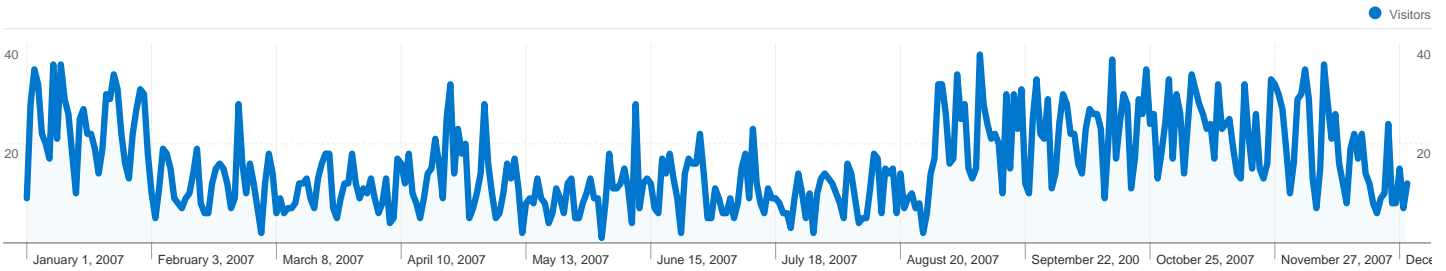

Site Usage

 **6,201** Visits

 **65.80%** Bounce Rate

 **11,358** Pageviews

 **00:01:37** Avg. Time on Site

 **1.83** Pages/Visit

 **77.47%** % New Visits

Visitors Overview

## 4,948 people visited this site

 **6,201** Visits

 **4,948** Absolute Unique Visitors

 **11,358** Pageviews

 **1.83** Average Pageviews

 **00:01:37** Time on Site

 **65.80%** Bounce Rate

 **77.47%** New Visits

All traffic sources sent a total of 6,201 visits

-  18.34% Direct Traffic
-  32.46% Referring Sites
-  49.20% Search Engines

Pages on this site were viewed a total of 11,358 times

 **11,358** Pageviews

 **8,685** Unique Views

 **65.80%** Bounce Rate