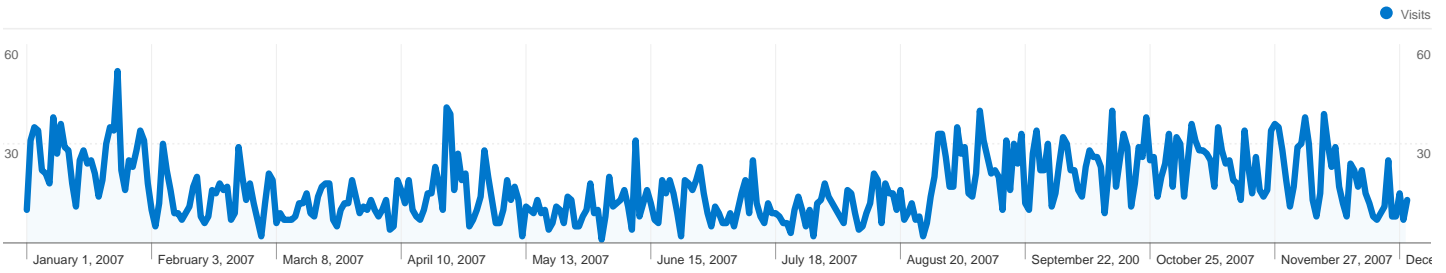

Site Usage

 **6,201** Visits

 **65.80%** Bounce Rate

 **11,358** Pageviews

 **00:01:37** Avg. Time on Site

 **1.83** Pages/Visit

 **77.47%** % New Visits

Visitors Overview

## 4,948 people visited this site

 **6,201** Visits

 **4,948** Absolute Unique Visitors

 **11,358** Pageviews

 **1.83** Average Pageviews

 **00:01:37** Time on Site

 **65.80%** Bounce Rate

 **77.47%** New Visits

All traffic sources sent a total of 6,201 visits

-  18.34% Direct Traffic
-  32.46% Referring Sites
-  49.20% Search Engines