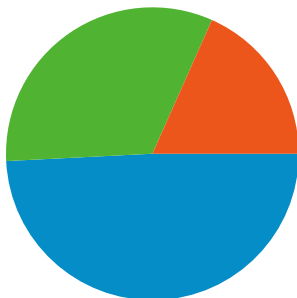

Traffic Sources Overview

- **Search Engines**
  3,051.00 (49.20%)
- **Referring Sites**
  2,013.00 (32.46%)
- **Direct Traffic**
  1,137.00 (18.34%)

Content Overview

Pages	Pageviews	% Pageviews
/	4,784	42.12%
/reciprocity/index.htm	909	8.00%
/Studying-internship/index.htm	896	7.89%
/newyork/index.htm	813	7.16%
/index.htm	596	5.25%