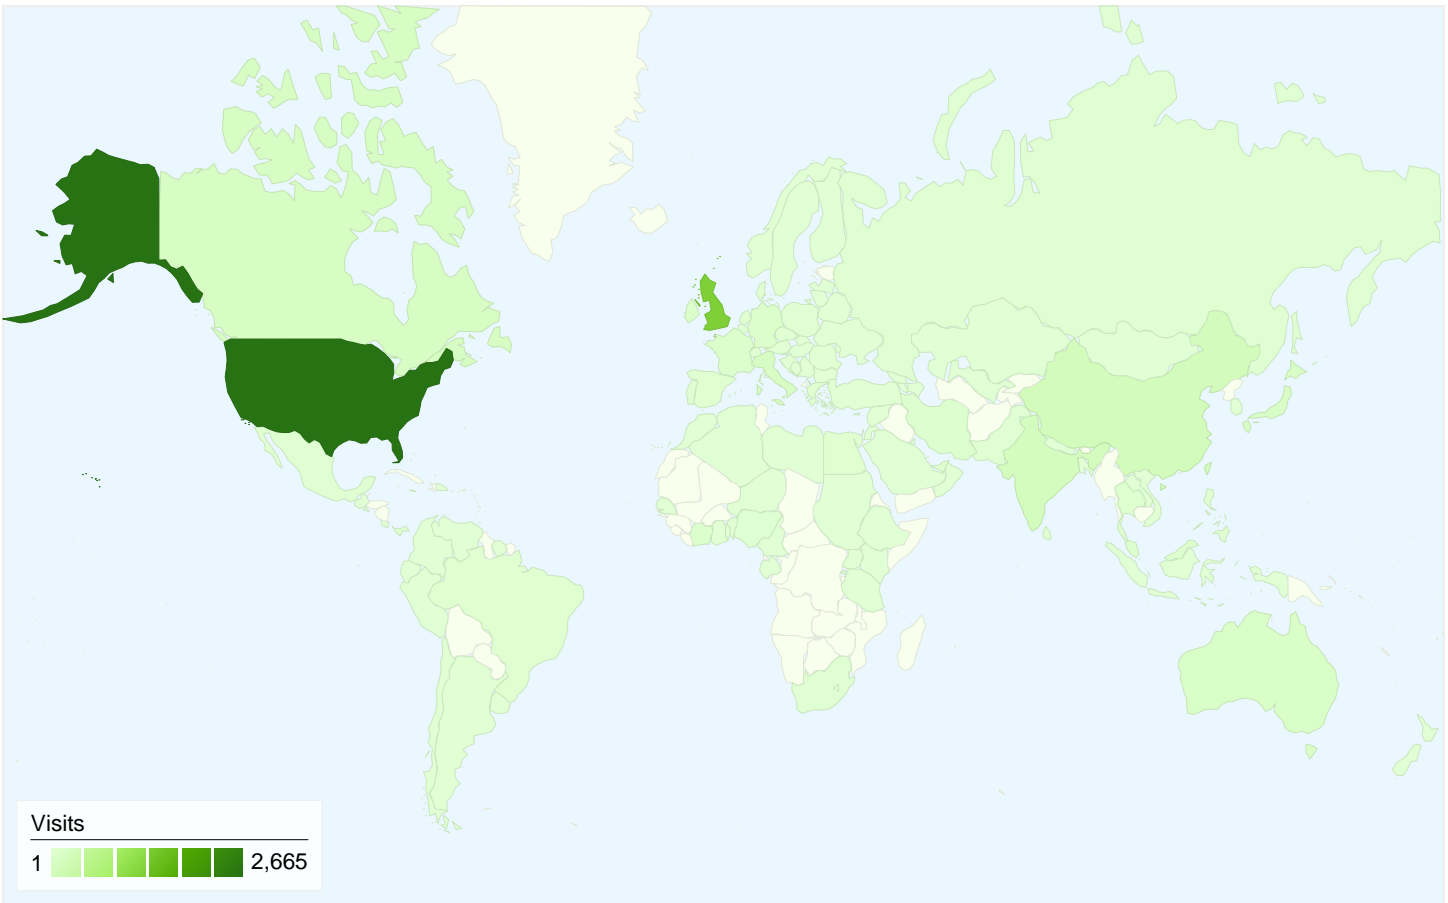

**Visitors**  
**4,948**

Map Overlay world

Traffic Sources Overview

- **Search Engines**  
3,051.00 (49.20%)
- **Referring Sites**  
2,013.00 (32.46%)
- **Direct Traffic**  
1,137.00 (18.34%)

Content Overview

## 4,948 people visited this site

 **6,201** Visits

 **4,948** Absolute Unique Visitors

 **11,358** Pageviews

 **1.83** Average Pageviews

 **00:01:37** Time on Site

 **65.80%** Bounce Rate

 **77.47%** New Visits

All traffic sources sent a total of 6,201 visits

-  18.34% Direct Traffic
-  32.46% Referring Sites
-  49.20% Search Engines

**6,201 visits came from 124 countries/territories**

Site Usage

<b>Visits</b> <b>6,201</b> % of Site Total: 100.00%	<b>Pages/Visit</b> <b>1.83</b> Site Avg: 1.83 (0.00%)	<b>Avg. Time on Site</b> <b>00:01:37</b> Site Avg: 00:01:37 (0.00%)	<b>% New Visits</b> <b>77.46%</b> Site Avg: 77.47% (-0.02%)	<b>Bounce Rate</b> <b>65.80%</b> Site Avg: 65.80% (0.00%)	
Country/Territory	Visits	Pages/Visit	Avg. Time on Site	% New Visits	Bounce Rate
United States	2,665	1.90	00:01:35	73.06%	65.07%
United Kingdom	1,301	2.25	00:02:26	79.17%	53.57%
China	197	1.54	00:01:04	78.68%	74.62%
India	171	1.73	00:01:39	79.53%	64.33%
Canada	130	1.81	00:02:30	80.77%	66.15%
Italy	128	1.52	00:00:51	67.97%	68.75%
Japan	115	1.26	00:00:53	82.61%	85.22%
Australia	96	1.35	00:00:55	82.29%	77.08%
Germany	83	1.73	00:01:26	74.70%	68.67%
Ireland	77	1.40	00:00:27	94.81%	81.82%