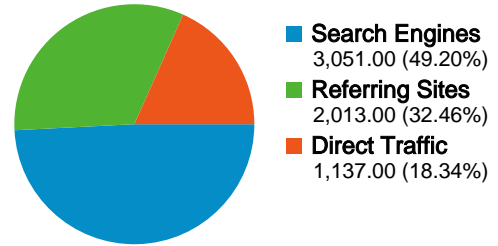

Pages	Pageviews	% Pageviews
/	4,784	42.12%
/reciprocity/index.htm	909	8.00%
/Studying-internship/index.htm	896	7.89%
/newyork/index.htm	813	7.16%
/index.htm	596	5.25%

## 4,948 people visited this site

 **6,201** Visits

 **4,948** Absolute Unique Visitors

 **11,358** Pageviews

 **1.83** Average Pageviews

 **00:01:37** Time on Site

 **65.80%** Bounce Rate

 **77.47%** New Visits

All traffic sources sent a total of 6,201 visits

-  18.34% Direct Traffic
-  32.46% Referring Sites
-  49.20% Search Engines

**6,201 visits came from 124 countries/territories**

Site Usage

<b>Visits</b> <b>6,201</b> % of Site Total: 100.00%	<b>Pages/Visit</b> <b>1.83</b> Site Avg: 1.83 (0.00%)	<b>Avg. Time on Site</b> <b>00:01:37</b> Site Avg: 00:01:37 (0.00%)	<b>% New Visits</b> <b>77.46%</b> Site Avg: 77.47% (-0.02%)	<b>Bounce Rate</b> <b>65.80%</b> Site Avg: 65.80% (0.00%)	
Country/Territory	Visits	Pages/Visit	Avg. Time on Site	% New Visits	Bounce Rate
United States	2,665	1.90	00:01:35	73.06%	65.07%
United Kingdom	1,301	2.25	00:02:26	79.17%	53.57%
China	197	1.54	00:01:04	78.68%	74.62%
India	171	1.73	00:01:39	79.53%	64.33%
Canada	130	1.81	00:02:30	80.77%	66.15%
Italy	128	1.52	00:00:51	67.97%	68.75%
Japan	115	1.26	00:00:53	82.61%	85.22%
Australia	96	1.35	00:00:55	82.29%	77.08%
Germany	83	1.73	00:01:26	74.70%	68.67%
Ireland	77	1.40	00:00:27	94.81%	81.82%