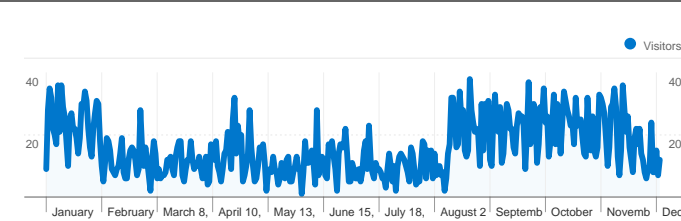

Site Usage

 **6,201** Visits

 **65.80%** Bounce Rate

 **11,358** Pageviews

 **00:01:37** Avg. Time on Site

 **1.83** Pages/Visit

 **77.47%** % New Visits

Visitors Overview

## 4,948 people visited this site

 **6,201** Visits

 **4,948** Absolute Unique Visitors

 **11,358** Pageviews

 **1.83** Average Pageviews

 **00:01:37** Time on Site

 **65.80%** Bounce Rate

 **77.47%** New Visits

**6,201 visits came from 124 countries/territories**

Site Usage

<b>Visits</b> <b>6,201</b> % of Site Total: 100.00%	<b>Pages/Visit</b> <b>1.83</b> Site Avg: 1.83 (0.00%)	<b>Avg. Time on Site</b> <b>00:01:37</b> Site Avg: 00:01:37 (0.00%)	<b>% New Visits</b> <b>77.46%</b> Site Avg: 77.47% (-0.02%)	<b>Bounce Rate</b> <b>65.80%</b> Site Avg: 65.80% (0.00%)	
Country/Territory	Visits	Pages/Visit	Avg. Time on Site	% New Visits	Bounce Rate
United States	2,665	1.90	00:01:35	73.06%	65.07%
United Kingdom	1,301	2.25	00:02:26	79.17%	53.57%
China	197	1.54	00:01:04	78.68%	74.62%
India	171	1.73	00:01:39	79.53%	64.33%
Canada	130	1.81	00:02:30	80.77%	66.15%
Italy	128	1.52	00:00:51	67.97%	68.75%
Japan	115	1.26	00:00:53	82.61%	85.22%
Australia	96	1.35	00:00:55	82.29%	77.08%
Germany	83	1.73	00:01:26	74.70%	68.67%
Ireland	77	1.40	00:00:27	94.81%	81.82%

Pages on this site were viewed a total of 11,358 times

 **11,358** Pageviews

 **8,685** Unique Views

 **65.80%** Bounce Rate