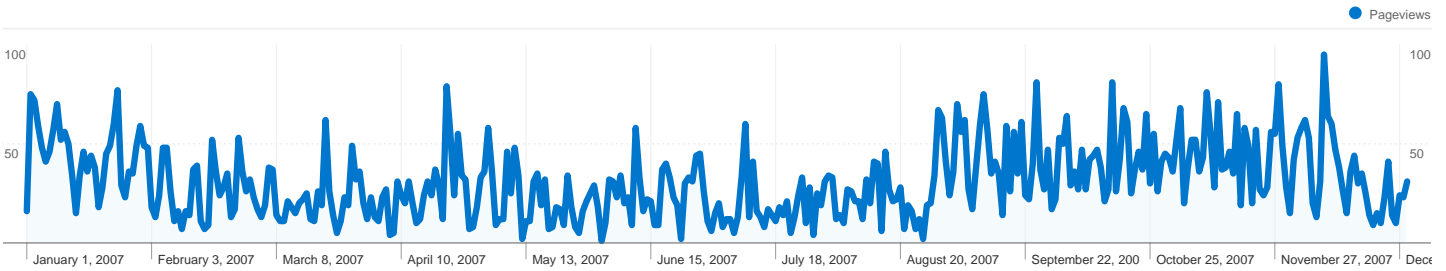

## 4,948 people visited this site

 **6,201** Visits

 **4,948** Absolute Unique Visitors

 **11,358** Pageviews

 **1.83** Average Pageviews

 **00:01:37** Time on Site

 **65.80%** Bounce Rate

 **77.47%** New Visits

All traffic sources sent a total of 6,201 visits

-  18.34% Direct Traffic
-  32.46% Referring Sites
-  49.20% Search Engines

## Top Traffic Sources

Sources	Visits	% visits	Keywords	Visits	% visits
google (organic)	2,374	38.28%	riba usa	388	12.72%
(direct) ((none))	1,137	18.34%	riba	284	9.31%
architecture.com (referral)	666	10.74%	riba-usa	148	4.85%
riba.org (referral)	432	6.97%	royal institute of british	50	1.64%
yahoo (organic)	432	6.97%	british architects	30	0.98%

**6,201 visits came from 124 countries/territories**

Site Usage

<b>Visits</b> <b>6,201</b> % of Site Total: 100.00%	<b>Pages/Visit</b> <b>1.83</b> Site Avg: 1.83 (0.00%)	<b>Avg. Time on Site</b> <b>00:01:37</b> Site Avg: 00:01:37 (0.00%)	<b>% New Visits</b> <b>77.46%</b> Site Avg: 77.47% (-0.02%)	<b>Bounce Rate</b> <b>65.80%</b> Site Avg: 65.80% (0.00%)	
Country/Territory	Visits	Pages/Visit	Avg. Time on Site	% New Visits	Bounce Rate
United States	2,665	1.90	00:01:35	73.06%	65.07%
United Kingdom	1,301	2.25	00:02:26	79.17%	53.57%
China	197	1.54	00:01:04	78.68%	74.62%
India	171	1.73	00:01:39	79.53%	64.33%
Canada	130	1.81	00:02:30	80.77%	66.15%
Italy	128	1.52	00:00:51	67.97%	68.75%
Japan	115	1.26	00:00:53	82.61%	85.22%
Australia	96	1.35	00:00:55	82.29%	77.08%
Germany	83	1.73	00:01:26	74.70%	68.67%
Ireland	77	1.40	00:00:27	94.81%	81.82%