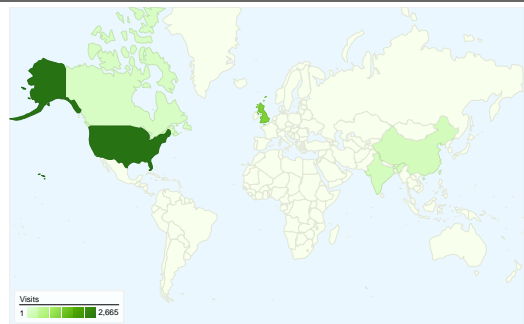

Site Usage

 **6,201** Visits

 **65.80%** Bounce Rate

 **11,358** Pageviews

 **00:01:37** Avg. Time on Site

 **1.83** Pages/Visit

 **77.47%** % New Visits

Visitors Overview

**Visitors**  
**4,948**

Map Overlay world

Traffic Sources Overview

- **Search Engines**  
3,051.00 (49.20%)
- **Referring Sites**  
2,013.00 (32.46%)
- **Direct Traffic**  
1,137.00 (18.34%)

Content Overview

All traffic sources sent a total of 6,201 visits

-  18.34% Direct Traffic
-  32.46% Referring Sites
-  49.20% Search Engines

**6,201 visits came from 124 countries/territories**

Site Usage

<b>Visits</b> <b>6,201</b> % of Site Total: 100.00%	<b>Pages/Visit</b> <b>1.83</b> Site Avg: 1.83 (0.00%)	<b>Avg. Time on Site</b> <b>00:01:37</b> Site Avg: 00:01:37 (0.00%)	<b>% New Visits</b> <b>77.46%</b> Site Avg: 77.47% (-0.02%)	<b>Bounce Rate</b> <b>65.80%</b> Site Avg: 65.80% (0.00%)	
Country/Territory	Visits	Pages/Visit	Avg. Time on Site	% New Visits	Bounce Rate
United States	2,665	1.90	00:01:35	73.06%	65.07%
United Kingdom	1,301	2.25	00:02:26	79.17%	53.57%
China	197	1.54	00:01:04	78.68%	74.62%
India	171	1.73	00:01:39	79.53%	64.33%
Canada	130	1.81	00:02:30	80.77%	66.15%
Italy	128	1.52	00:00:51	67.97%	68.75%
Japan	115	1.26	00:00:53	82.61%	85.22%
Australia	96	1.35	00:00:55	82.29%	77.08%
Germany	83	1.73	00:01:26	74.70%	68.67%
Ireland	77	1.40	00:00:27	94.81%	81.82%