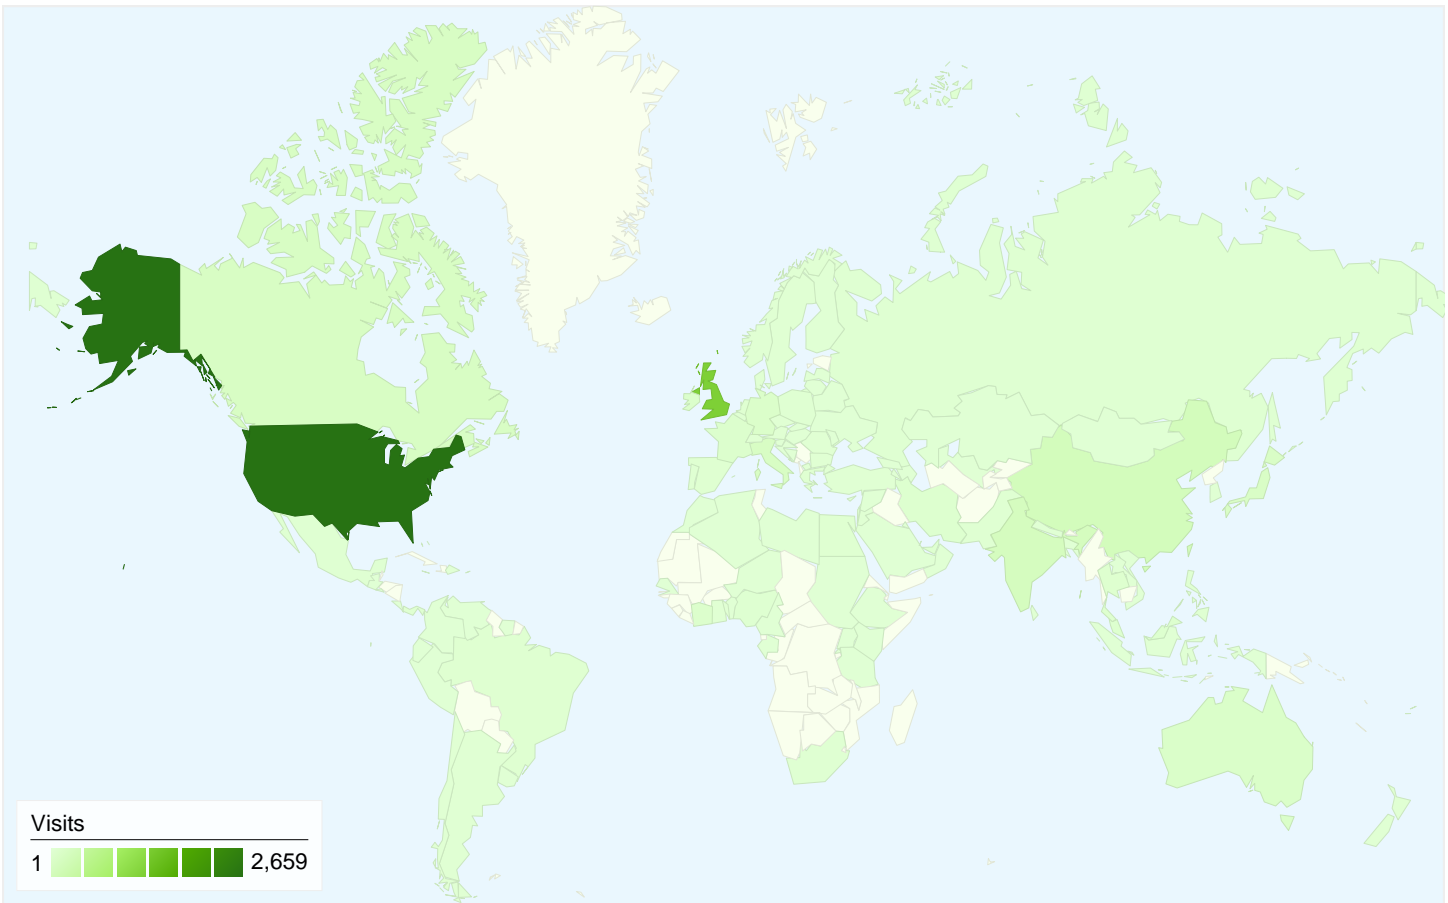

Visitors
4,937

Map Overlay

Traffic Sources Overview

- **Search Engines**
3,043.00 (49.18%)
- **Referring Sites**
2,008.00 (32.45%)
- **Direct Traffic**
1,137.00 (18.37%)

Content Overview

Pages	Pageviews	% Pageviews
/	4,773	42.14%
/reciprocity/index.htm	906	8.00%
/Studying-internship/index.htm	896	7.91%
/newyork/index.htm	807	7.12%
/index.htm	594	5.24%

4,937 people visited this site

6,188 Visits

4,937 Absolute Unique Visitors

11,327 Pageviews

1.83 Average Pageviews

00:01:36 Time on Site

65.82% Bounce Rate

77.46% New Visits

All traffic sources sent a total of 6,188 visits

18.37% Direct Traffic

32.45% Referring Sites

49.18% Search Engines

- Search Engines**
3,043.00 (49.18%)
- Referring Sites**
2,008.00 (32.45%)
- Direct Traffic**
1,137.00 (18.37%)

6,188 visits came from 124 countries/territories

Site Usage

Country/Territory	Visits	Pages/Visit	Avg. Time on Site	% New Visits	Bounce Rate
Visits 6,188 % of Site Total: 100.00%	Pages/Visit 1.83 Site Avg: 1.83 (0.00%)	Avg. Time on Site 00:01:36 Site Avg: 00:01:36 (0.00%)	% New Visits 77.44% Site Avg: 77.46% (-0.02%)	Bounce Rate 65.82% Site Avg: 65.82% (0.00%)	
United States	2,659	1.89	00:01:34	73.07%	65.14%
United Kingdom	1,297	2.24	00:02:26	79.11%	53.59%
China	197	1.54	00:01:04	78.68%	74.62%
India	171	1.73	00:01:39	79.53%	64.33%
Canada	130	1.81	00:02:30	80.77%	66.15%
Italy	128	1.52	00:00:51	67.97%	68.75%
Japan	114	1.26	00:00:53	82.46%	85.09%
Australia	95	1.36	00:00:55	82.11%	76.84%
Germany	83	1.73	00:01:26	74.70%	68.67%