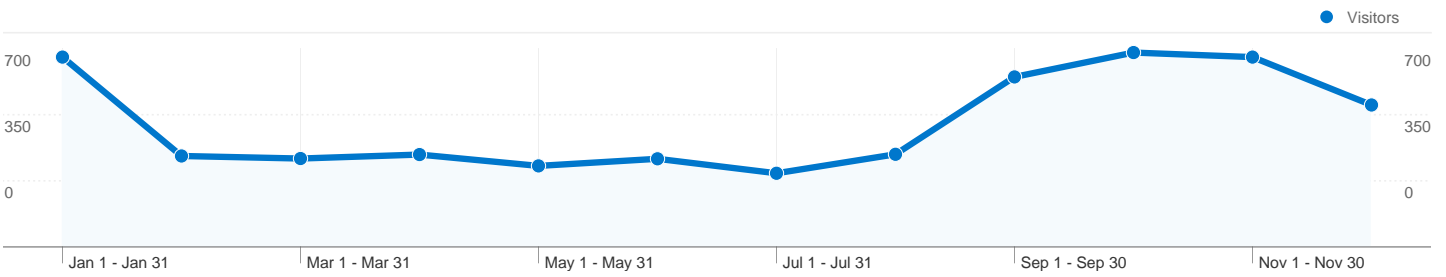

Site Usage

6,188 Visits

65.82% Bounce Rate

11,327 Pageviews

00:01:36 Avg. Time on Site

1.83 Pages/Visit

77.46% % New Visits

Visitors Overview

Visitors
4,937

Map Overlay

Traffic Sources Overview

- **Search Engines**
3,043.00 (49.18%)
- **Referring Sites**
2,008.00 (32.45%)
- **Direct Traffic**
1,137.00 (18.37%)

Content Overview

Pages	Pageviews	% Pageviews
/	4,773	42.14%
/reciprocity/index.htm	906	8.00%
/Studying-internship/index.htm	896	7.91%
/newyork/index.htm	807	7.12%
/index.htm	594	5.24%

4,937 people visited this site

6,188 Visits

4,937 Absolute Unique Visitors

11,327 Pageviews

1.83 Average Pageviews

00:01:36 Time on Site

65.82% Bounce Rate

77.46% New Visits

6,188 visits came from 124 countries/territories

Site Usage

Country/Territory	Visits	Pages/Visit	Avg. Time on Site	% New Visits	Bounce Rate
Visits 6,188 % of Site Total: 100.00%	Pages/Visit 1.83 Site Avg: 1.83 (0.00%)	Avg. Time on Site 00:01:36 Site Avg: 00:01:36 (0.00%)	% New Visits 77.44% Site Avg: 77.46% (-0.02%)	Bounce Rate 65.82% Site Avg: 65.82% (0.00%)	
United States	2,659	1.89	00:01:34	73.07%	65.14%
United Kingdom	1,297	2.24	00:02:26	79.11%	53.59%
China	197	1.54	00:01:04	78.68%	74.62%
India	171	1.73	00:01:39	79.53%	64.33%
Canada	130	1.81	00:02:30	80.77%	66.15%
Italy	128	1.52	00:00:51	67.97%	68.75%
Japan	114	1.26	00:00:53	82.46%	85.09%
Australia	95	1.36	00:00:55	82.11%	76.84%
Germany	83	1.73	00:01:26	74.70%	68.67%