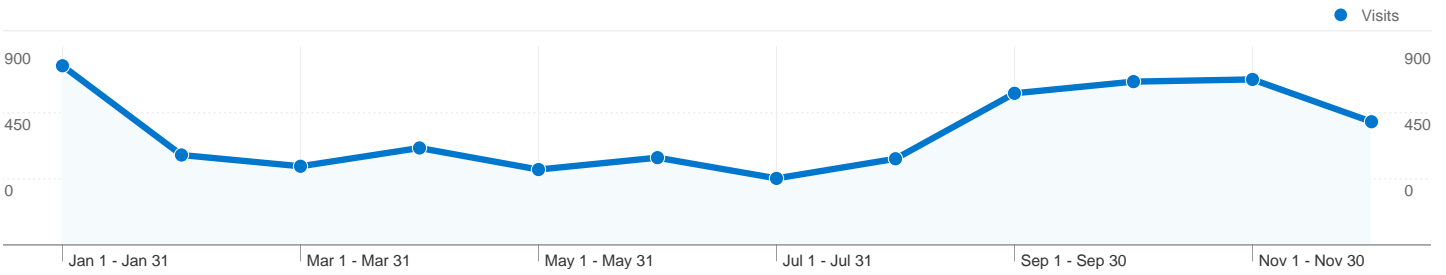

All traffic sources sent a total of 6,188 visits

18.37% Direct Traffic

32.45% Referring Sites

49.18% Search Engines

- **Search Engines**
  3,043.00 (49.18%)
- **Referring Sites**
  2,008.00 (32.45%)
- **Direct Traffic**
  1,137.00 (18.37%)

Top Traffic Sources

Sources	Visits	% visits	Keywords	Visits	% visits
google (organic)	2,368	38.27%	riba usa	388	12.75%
(direct) ((none))	1,137	18.37%	riba	281	9.23%
architecture.com (referral)	661	10.68%	riba-usa	148	4.86%
riba.org (referral)	432	6.98%	royal institute of british	50	1.64%
yahoo (organic)	431	6.97%	british architects	30	0.99%