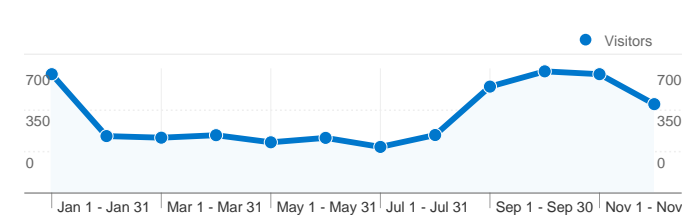

Site Usage

6,188 Visits

65.82% Bounce Rate

11,327 Pageviews

00:01:36 Avg. Time on Site

1.83 Pages/Visit

77.46% % New Visits

Visitors Overview

4,937 people visited this site

6,188 Visits

4,937 Absolute Unique Visitors

11,327 Pageviews

1.83 Average Pageviews

00:01:36 Time on Site

65.82% Bounce Rate

77.46% New Visits

6,188 visits came from 124 countries/territories

Site Usage

Country/Territory	Visits	Pages/Visit	Avg. Time on Site	% New Visits	Bounce Rate
Visits 6,188 % of Site Total: 100.00%	Pages/Visit 1.83 Site Avg: 1.83 (0.00%)	Avg. Time on Site 00:01:36 Site Avg: 00:01:36 (0.00%)	% New Visits 77.44% Site Avg: 77.46% (-0.02%)	Bounce Rate 65.82% Site Avg: 65.82% (0.00%)	
United States	2,659	1.89	00:01:34	73.07%	65.14%
United Kingdom	1,297	2.24	00:02:26	79.11%	53.59%
China	197	1.54	00:01:04	78.68%	74.62%
India	171	1.73	00:01:39	79.53%	64.33%
Canada	130	1.81	00:02:30	80.77%	66.15%
Italy	128	1.52	00:00:51	67.97%	68.75%
Japan	114	1.26	00:00:53	82.46%	85.09%
Australia	95	1.36	00:00:55	82.11%	76.84%
Germany	83	1.73	00:01:26	74.70%	68.67%

Ireland	77	1.40	00:00:27	94.81%	81.82%
					1 - 10 of 124

Pages on this site were viewed a total of 11,327 times

11,327 Pageviews

8,662 Unique Views

65.82% Bounce Rate

Top Content

Pages	Pageviews	% Pageviews
/	4,773	42.14%
/reciprocity/index.htm	906	8.00%
/Studying-internship/index.htm	896	7.91%
/newyork/index.htm	807	7.12%
/index.htm	594	5.24%