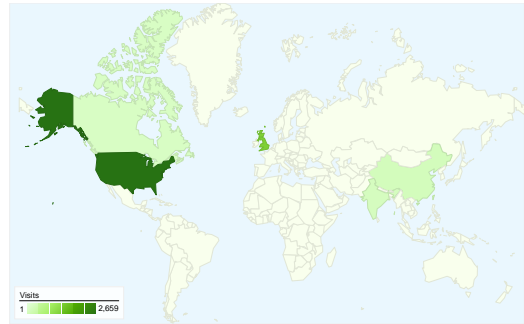

Site Usage

6,188 Visits

65.82% Bounce Rate

11,327 Pageviews

00:01:36 Avg. Time on Site

1.83 Pages/Visit

77.46% % New Visits

Visitors Overview

Visitors
4,937

Map Overlay

Traffic Sources Overview

- **Search Engines**
3,043.00 (49.18%)
- **Referring Sites**
2,008.00 (32.45%)
- **Direct Traffic**
1,137.00 (18.37%)

Content Overview

Pages	Pageviews	% Pageviews
/	4,773	42.14%
/reciprocity/index.htm	906	8.00%
/Studying-internship/index.htm	896	7.91%
/newyork/index.htm	807	7.12%
/index.htm	594	5.24%

4,937 people visited this site

6,188 Visits

4,937 Absolute Unique Visitors

11,327 Pageviews

1.83 Average Pageviews

00:01:36 Time on Site

65.82% Bounce Rate

77.46% New Visits

6,188 visits came from 124 countries/territories

Site Usage

Country/Territory	Visits	Pages/Visit	Avg. Time on Site	% New Visits	Bounce Rate
Visits 6,188 % of Site Total: 100.00%	Pages/Visit 1.83 Site Avg: 1.83 (0.00%)	Avg. Time on Site 00:01:36 Site Avg: 00:01:36 (0.00%)	% New Visits 77.44% Site Avg: 77.46% (-0.02%)	Bounce Rate 65.82% Site Avg: 65.82% (0.00%)	
United States	2,659	1.89	00:01:34	73.07%	65.14%
United Kingdom	1,297	2.24	00:02:26	79.11%	53.59%
China	197	1.54	00:01:04	78.68%	74.62%
India	171	1.73	00:01:39	79.53%	64.33%
Canada	130	1.81	00:02:30	80.77%	66.15%
Italy	128	1.52	00:00:51	67.97%	68.75%
Japan	114	1.26	00:00:53	82.46%	85.09%
Australia	95	1.36	00:00:55	82.11%	76.84%
Germany	83	1.73	00:01:26	74.70%	68.67%