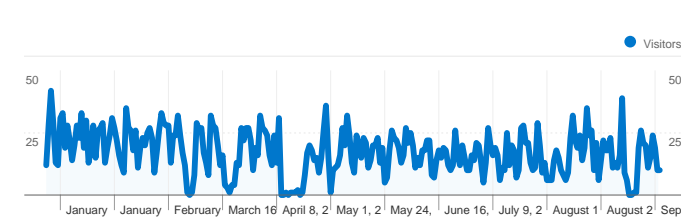

Site Usage

 **4,848 Visits**

 **64.62% Bounce Rate**

 **9,328 Pageviews**

 **00:01:48 Avg. Time on Site**

 **1.92 Pages/Visit**

 **81.02% % New Visits**

Visitors Overview

## 4,014 people visited this site

 **4,848 Visits**

 **4,014 Absolute Unique Visitors**

 **9,328 Pageviews**

 **1.92 Average Pageviews**

 **00:01:48 Time on Site**

 **64.62% Bounce Rate**

 **81.02% New Visits**

All traffic sources sent a total of 4,848 visits

-  12.15% Direct Traffic
-  29.41% Referring Sites
-  58.44% Search Engines

Pages on this site were viewed a total of 9,328 times

 **9,328** Pageviews

 **7,141** Unique Views

 **64.62%** Bounce Rate