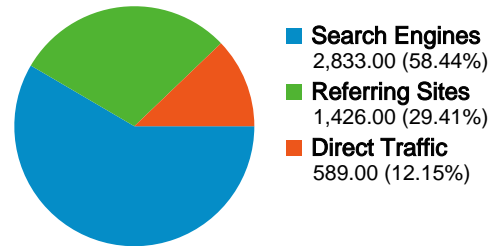

Pages	Pageviews	% Pageviews
/	3,385	36.29%
/Studying-internship/index.htm	1,036	11.11%
/reciprocity/index.htm	700	7.50%
/newyork/index.htm	647	6.94%
/index.htm	489	5.24%

## 4,014 people visited this site

 **4,848 Visits**

 **4,014 Absolute Unique Visitors**

 **9,328 Pageviews**

 **1.92 Average Pageviews**

 **00:01:48 Time on Site**

 **64.62% Bounce Rate**

 **81.02% New Visits**

All traffic sources sent a total of 4,848 visits

-  12.15% Direct Traffic
-  29.41% Referring Sites
-  58.44% Search Engines

**4,848 visits came from 121 countries/territories**

Site Usage

<b>Visits</b> <b>4,848</b> % of Site Total: 100.00%	<b>Pages/Visit</b> <b>1.92</b> Site Avg: 1.92 (0.00%)	<b>Avg. Time on Site</b> <b>00:01:48</b> Site Avg: 00:01:48 (0.00%)	<b>% New Visits</b> <b>81.02%</b> Site Avg: 81.02% (0.00%)	<b>Bounce Rate</b> <b>64.62%</b> Site Avg: 64.62% (0.00%)	
Country/Territory	Visits	Pages/Visit	Avg. Time on Site	% New Visits	Bounce Rate
United States	1,960	2.04	00:01:52	77.96%	61.48%
United Kingdom	1,379	2.16	00:02:20	73.89%	57.07%
India	118	1.71	00:00:56	94.07%	72.88%
Canada	103	1.89	00:02:14	95.15%	70.87%
Ireland	89	1.96	00:01:47	86.52%	74.16%
United Arab Emirates	63	1.81	00:02:12	82.54%	68.25%
China	62	1.53	00:01:38	85.48%	80.65%
Australia	58	1.55	00:00:42	87.93%	75.86%
France	57	1.28	00:00:36	89.47%	78.95%
Germany	54	1.46	00:00:35	98.15%	75.93%