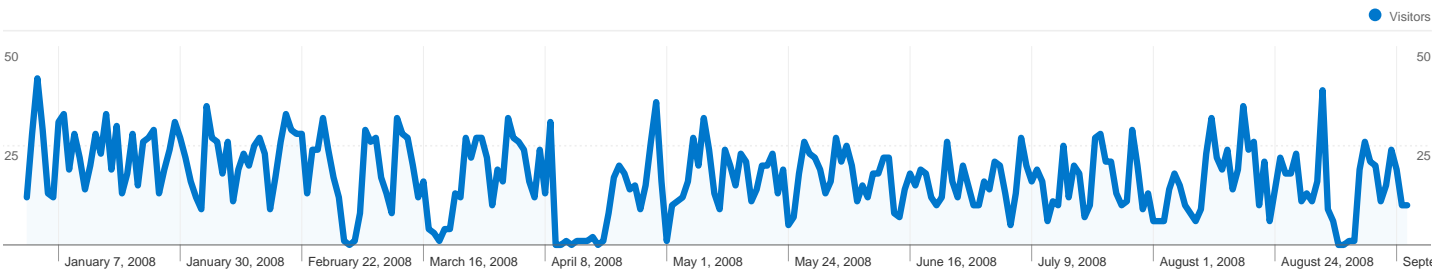

Site Usage

 **4,848 Visits**

 **64.62% Bounce Rate**

 **9,328 Pageviews**

 **00:01:48 Avg. Time on Site**

 **1.92 Pages/Visit**

 **81.02% % New Visits**

Visitors Overview

**Visitors**  
**4,014**

Map Overlay world

Traffic Sources Overview

- **Search Engines**  
2,833.00 (58.44%)
- **Referring Sites**  
1,426.00 (29.41%)
- **Direct Traffic**  
589.00 (12.15%)

Content Overview

## 4,014 people visited this site

 **4,848 Visits**

 **4,014 Absolute Unique Visitors**

 **9,328 Pageviews**

 **1.92 Average Pageviews**

 **00:01:48 Time on Site**

 **64.62% Bounce Rate**

 **81.02% New Visits**

All traffic sources sent a total of 4,848 visits

-  12.15% Direct Traffic
-  29.41% Referring Sites
-  58.44% Search Engines