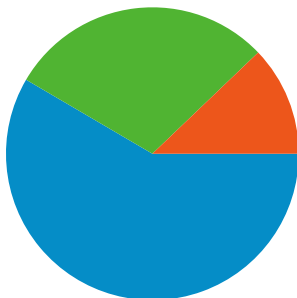

Traffic Sources Overview

- **Search Engines**
  2,833.00 (58.44%)
- **Referring Sites**
  1,426.00 (29.41%)
- **Direct Traffic**
  589.00 (12.15%)

Content Overview

Pages	Pageviews	% Pageviews
/	3,385	36.29%
/Studying-internship/index.htm	1,036	11.11%
/reciprocity/index.htm	700	7.50%
/newyork/index.htm	647	6.94%
/index.htm	489	5.24%