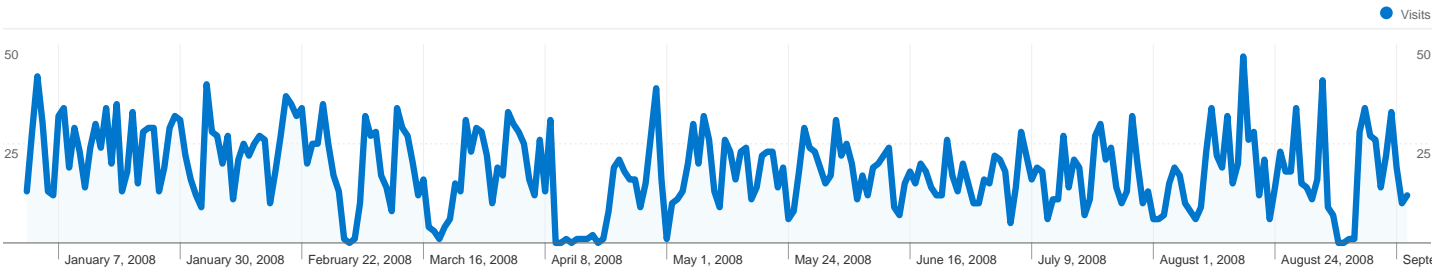

Site Usage

 **4,848 Visits**

 **64.62% Bounce Rate**

 **9,328 Pageviews**

 **00:01:48 Avg. Time on Site**

 **1.92 Pages/Visit**

 **81.02% % New Visits**

Visitors Overview

## 4,014 people visited this site

 **4,848 Visits**

 **4,014 Absolute Unique Visitors**

 **9,328 Pageviews**

 **1.92 Average Pageviews**

 **00:01:48 Time on Site**

 **64.62% Bounce Rate**

 **81.02% New Visits**

All traffic sources sent a total of 4,848 visits

-  12.15% Direct Traffic
-  29.41% Referring Sites
-  58.44% Search Engines

**4,848 visits came from 121 countries/territories**

Site Usage

<b>Visits</b> <b>4,848</b> % of Site Total: 100.00%	<b>Pages/Visit</b> <b>1.92</b> Site Avg: 1.92 (0.00%)	<b>Avg. Time on Site</b> <b>00:01:48</b> Site Avg: 00:01:48 (0.00%)	<b>% New Visits</b> <b>81.02%</b> Site Avg: 81.02% (0.00%)	<b>Bounce Rate</b> <b>64.62%</b> Site Avg: 64.62% (0.00%)	
Country/Territory	Visits	Pages/Visit	Avg. Time on Site	% New Visits	Bounce Rate
United States	1,960	2.04	00:01:52	77.96%	61.48%
United Kingdom	1,379	2.16	00:02:20	73.89%	57.07%
India	118	1.71	00:00:56	94.07%	72.88%
Canada	103	1.89	00:02:14	95.15%	70.87%
Ireland	89	1.96	00:01:47	86.52%	74.16%
United Arab Emirates	63	1.81	00:02:12	82.54%	68.25%
China	62	1.53	00:01:38	85.48%	80.65%
Australia	58	1.55	00:00:42	87.93%	75.86%
France	57	1.28	00:00:36	89.47%	78.95%
Germany	54	1.46	00:00:35	98.15%	75.93%