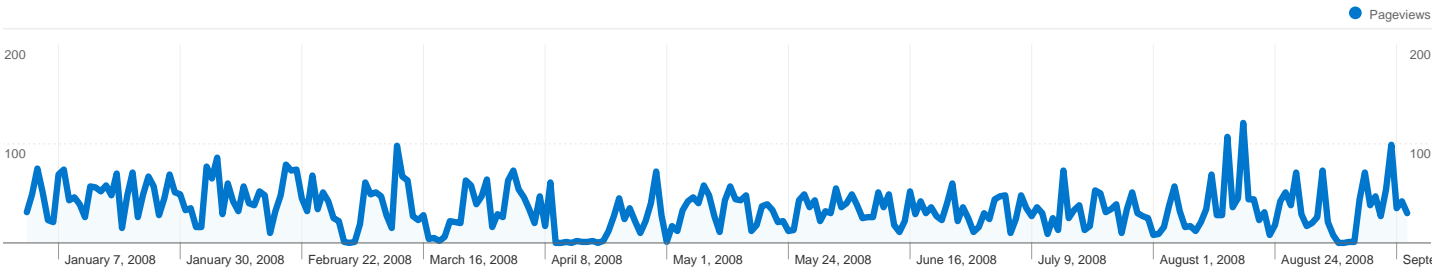

## 4,014 people visited this site

 **4,848 Visits**

 **4,014 Absolute Unique Visitors**

 **9,328 Pageviews**

 **1.92 Average Pageviews**

 **00:01:48 Time on Site**

 **64.62% Bounce Rate**

 **81.02% New Visits**

All traffic sources sent a total of 4,848 visits

-  12.15% Direct Traffic
-  29.41% Referring Sites
-  58.44% Search Engines

## Top Traffic Sources

Sources	Visits	% visits	Keywords	Visits	% visits
google (organic)	2,448	50.50%	riba	289	10.20%
architecture.com (referral)	1,032	21.29%	riba usa	201	7.09%
(direct) ((none))	589	12.15%	riba-usa	51	1.80%
yahoo (organic)	263	5.42%	royal institute of british	38	1.34%
images.google.com (referral)	68	1.40%	architects usa	27	0.95%

**4,848 visits came from 121 countries/territories**

Site Usage

<b>Visits</b> <b>4,848</b> % of Site Total: 100.00%	<b>Pages/Visit</b> <b>1.92</b> Site Avg: 1.92 (0.00%)	<b>Avg. Time on Site</b> <b>00:01:48</b> Site Avg: 00:01:48 (0.00%)	<b>% New Visits</b> <b>81.02%</b> Site Avg: 81.02% (0.00%)	<b>Bounce Rate</b> <b>64.62%</b> Site Avg: 64.62% (0.00%)	
Country/Territory	Visits	Pages/Visit	Avg. Time on Site	% New Visits	Bounce Rate
United States	1,960	2.04	00:01:52	77.96%	61.48%
United Kingdom	1,379	2.16	00:02:20	73.89%	57.07%
India	118	1.71	00:00:56	94.07%	72.88%
Canada	103	1.89	00:02:14	95.15%	70.87%
Ireland	89	1.96	00:01:47	86.52%	74.16%
United Arab Emirates	63	1.81	00:02:12	82.54%	68.25%
China	62	1.53	00:01:38	85.48%	80.65%
Australia	58	1.55	00:00:42	87.93%	75.86%
France	57	1.28	00:00:36	89.47%	78.95%
Germany	54	1.46	00:00:35	98.15%	75.93%