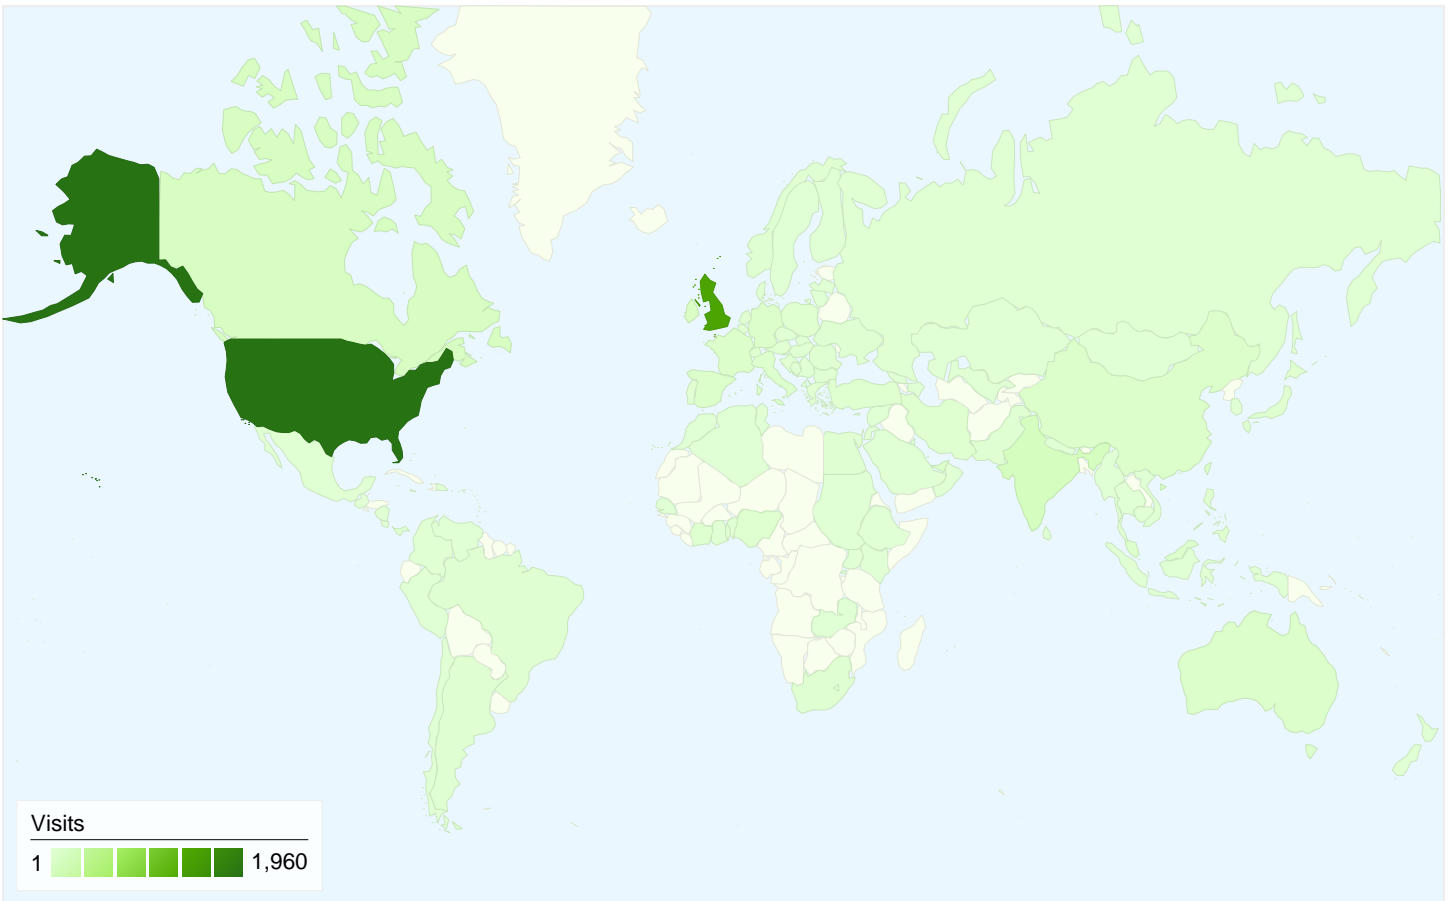

**Visitors**  
**4,014**

Map Overlay world

Traffic Sources Overview

- **Search Engines**  
2,833.00 (58.44%)
- **Referring Sites**  
1,426.00 (29.41%)
- **Direct Traffic**  
589.00 (12.15%)

Content Overview

## 4,014 people visited this site

 **4,848 Visits**

 **4,014 Absolute Unique Visitors**

 **9,328 Pageviews**

 **1.92 Average Pageviews**

 **00:01:48 Time on Site**

 **64.62% Bounce Rate**

 **81.02% New Visits**

All traffic sources sent a total of 4,848 visits

-  12.15% Direct Traffic
-  29.41% Referring Sites
-  58.44% Search Engines

**4,848 visits came from 121 countries/territories**

Site Usage

<b>Visits</b> <b>4,848</b> % of Site Total: 100.00%	<b>Pages/Visit</b> <b>1.92</b> Site Avg: 1.92 (0.00%)	<b>Avg. Time on Site</b> <b>00:01:48</b> Site Avg: 00:01:48 (0.00%)	<b>% New Visits</b> <b>81.02%</b> Site Avg: 81.02% (0.00%)	<b>Bounce Rate</b> <b>64.62%</b> Site Avg: 64.62% (0.00%)	
Country/Territory	Visits	Pages/Visit	Avg. Time on Site	% New Visits	Bounce Rate
United States	1,960	2.04	00:01:52	77.96%	61.48%
United Kingdom	1,379	2.16	00:02:20	73.89%	57.07%
India	118	1.71	00:00:56	94.07%	72.88%
Canada	103	1.89	00:02:14	95.15%	70.87%
Ireland	89	1.96	00:01:47	86.52%	74.16%
United Arab Emirates	63	1.81	00:02:12	82.54%	68.25%
China	62	1.53	00:01:38	85.48%	80.65%
Australia	58	1.55	00:00:42	87.93%	75.86%
France	57	1.28	00:00:36	89.47%	78.95%
Germany	54	1.46	00:00:35	98.15%	75.93%