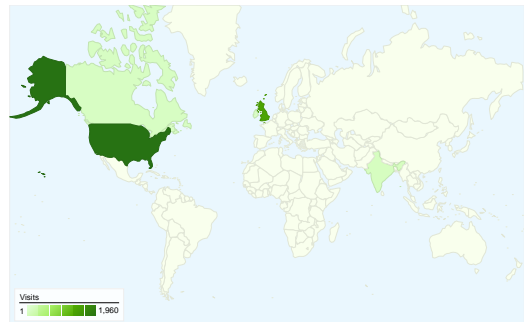

Site Usage

 **4,848 Visits**

 **64.62% Bounce Rate**

 **9,328 Pageviews**

 **00:01:48 Avg. Time on Site**

 **1.92 Pages/Visit**

 **81.02% % New Visits**

Visitors Overview

**Visitors**  
**4,014**

Map Overlay world

Traffic Sources Overview

- **Search Engines**  
2,833.00 (58.44%)
- **Referring Sites**  
1,426.00 (29.41%)
- **Direct Traffic**  
589.00 (12.15%)

Content Overview

All traffic sources sent a total of 4,848 visits

-  12.15% Direct Traffic
-  29.41% Referring Sites
-  58.44% Search Engines

**4,848 visits came from 121 countries/territories**

Site Usage

<b>Visits</b> <b>4,848</b> % of Site Total: 100.00%	<b>Pages/Visit</b> <b>1.92</b> Site Avg: 1.92 (0.00%)	<b>Avg. Time on Site</b> <b>00:01:48</b> Site Avg: 00:01:48 (0.00%)	<b>% New Visits</b> <b>81.02%</b> Site Avg: 81.02% (0.00%)	<b>Bounce Rate</b> <b>64.62%</b> Site Avg: 64.62% (0.00%)	
Country/Territory	Visits	Pages/Visit	Avg. Time on Site	% New Visits	Bounce Rate
United States	1,960	2.04	00:01:52	77.96%	61.48%
United Kingdom	1,379	2.16	00:02:20	73.89%	57.07%
India	118	1.71	00:00:56	94.07%	72.88%
Canada	103	1.89	00:02:14	95.15%	70.87%
Ireland	89	1.96	00:01:47	86.52%	74.16%
United Arab Emirates	63	1.81	00:02:12	82.54%	68.25%
China	62	1.53	00:01:38	85.48%	80.65%
Australia	58	1.55	00:00:42	87.93%	75.86%
France	57	1.28	00:00:36	89.47%	78.95%
Germany	54	1.46	00:00:35	98.15%	75.93%