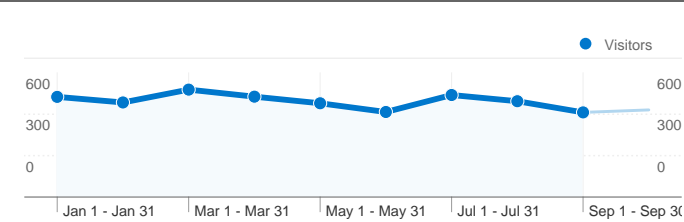

Site Usage

5,400 Visits

65.02% Bounce Rate

10,517 Pageviews

00:01:47 Avg. Time on Site

1.95 Pages/Visit

79.50% % New Visits

Visitors Overview

Visitors
4,372

Map Overlay

Traffic Sources Overview

Content Overview

Pages	Pageviews	% Pageviews
/	3,445	32.76%
/Studying-internship/index.htm	856	8.14%
/reciprocity/index.htm	767	7.29%
/newyork/index.htm	679	6.46%
/contact.htm	651	6.19%

4,372 people visited this site

5,400 Visits

4,372 Absolute Unique Visitors

10,517 Pageviews

1.95 Average Pageviews

00:01:47 Time on Site

65.02% Bounce Rate

79.50% New Visits

5,400 visits came from 130 countries/territories

Site Usage

Country/Territory	Visits	Pages/Visit	Avg. Time on Site	% New Visits	Bounce Rate
Visits 5,400 % of Site Total: 100.00%	Pages/Visit 1.95 Site Avg: 1.95 (0.00%)	Avg. Time on Site 00:01:47 Site Avg: 00:01:47 (0.00%)	% New Visits 79.52% Site Avg: 79.50% (0.02%)	Bounce Rate 65.02% Site Avg: 65.02% (0.00%)	
United States	2,219	2.08	00:01:54	74.81%	61.42%
United Kingdom	1,322	2.22	00:02:29	73.45%	57.94%
India	188	1.21	00:00:29	94.15%	87.23%
Canada	101	1.83	00:01:09	88.12%	64.36%
Spain	94	1.80	00:01:59	91.49%	70.21%
China	76	1.13	00:00:10	93.42%	92.11%
Malaysia	73	1.49	00:00:33	93.15%	82.19%
Germany	66	1.80	00:01:20	63.64%	65.15%
Italy	62	1.89	00:00:47	95.16%	66.13%