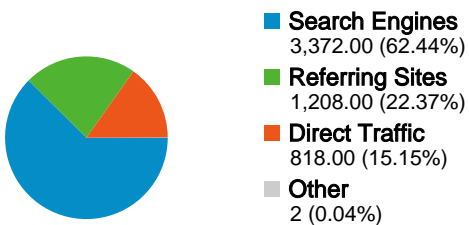

Traffic Sources Overview

Content Overview

Pages	Pageviews	% Pageviews
/	3,445	32.76%
/Studying-internship/index.htm	856	8.14%
/reciprocity/index.htm	767	7.29%
/newyork/index.htm	679	6.46%
/contact.htm	651	6.19%