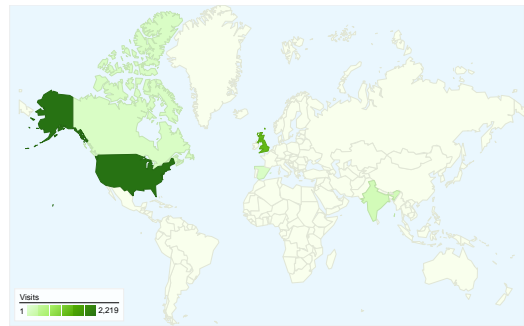

Site Usage

5,400 Visits

65.02% Bounce Rate

10,517 Pageviews

00:01:47 Avg. Time on Site

1.95 Pages/Visit

79.50% % New Visits

Visitors Overview

Visitors
4,372

Map Overlay

Traffic Sources Overview

Content Overview

Pages	Pageviews	% Pageviews
/	3,445	32.76%
/Studying-internship/index.htm	856	8.14%
/reciprocity/index.htm	767	7.29%
/newyork/index.htm	679	6.46%
/contact.htm	651	6.19%

All traffic sources sent a total of 5,400 visits

-  15.15% Direct Traffic
-  22.37% Referring Sites
-  62.44% Search Engines

- **Search Engines**
3,372.00 (62.44%)
- **Referring Sites**
1,208.00 (22.37%)
- **Direct Traffic**
818.00 (15.15%)
- **Other**
2 (0.04%)

5,400 visits came from 130 countries/territories

Site Usage

Country/Territory	Visits	Pages/Visit	Avg. Time on Site	% New Visits	Bounce Rate
Visits 5,400 % of Site Total: 100.00%	Pages/Visit 1.95 Site Avg: 1.95 (0.00%)	Avg. Time on Site 00:01:47 Site Avg: 00:01:47 (0.00%)	% New Visits 79.52% Site Avg: 79.50% (0.02%)	Bounce Rate 65.02% Site Avg: 65.02% (0.00%)	
United States	2,219	2.08	00:01:54	74.81%	61.42%
United Kingdom	1,322	2.22	00:02:29	73.45%	57.94%
India	188	1.21	00:00:29	94.15%	87.23%
Canada	101	1.83	00:01:09	88.12%	64.36%
Spain	94	1.80	00:01:59	91.49%	70.21%
China	76	1.13	00:00:10	93.42%	92.11%
Malaysia	73	1.49	00:00:33	93.15%	82.19%
Germany	66	1.80	00:01:20	63.64%	65.15%
Italy	62	1.89	00:00:47	95.16%	66.13%