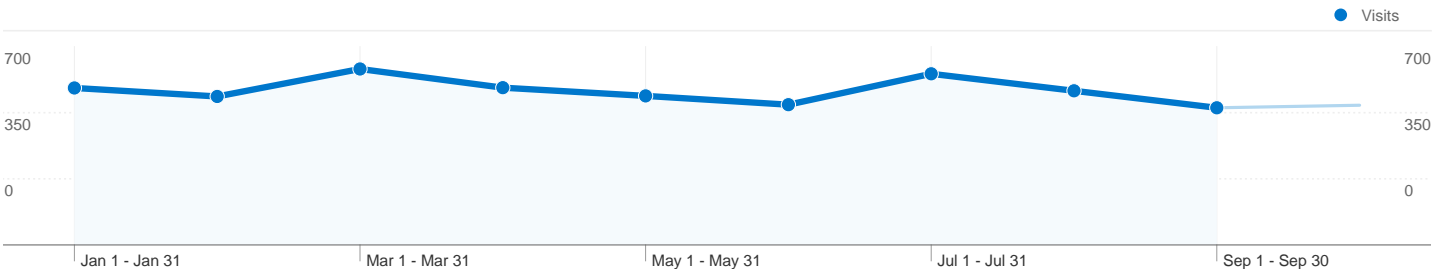

All traffic sources sent a total of 5,400 visits

- 15.15% Direct Traffic
- 22.37% Referring Sites
- 62.44% Search Engines

- **Search Engines**
  3,372.00 (62.44%)
- **Referring Sites**
  1,208.00 (22.37%)
- **Direct Traffic**
  818.00 (15.15%)
- **Other**
  2 (0.04%)

Top Traffic Sources

Sources	Visits	% visits	Keywords	Visits	% visits
google (organic)	3,012	55.78%	riba	256	7.59%
(direct) ((none))	818	15.15%	riba usa	245	7.27%
architecture.com (referral)	598	11.07%	riba-usa	110	3.26%
yahoo (organic)	177	3.28%	royal institute of british	71	2.11%
bing (organic)	90	1.67%	riba-usa.org	45	1.33%