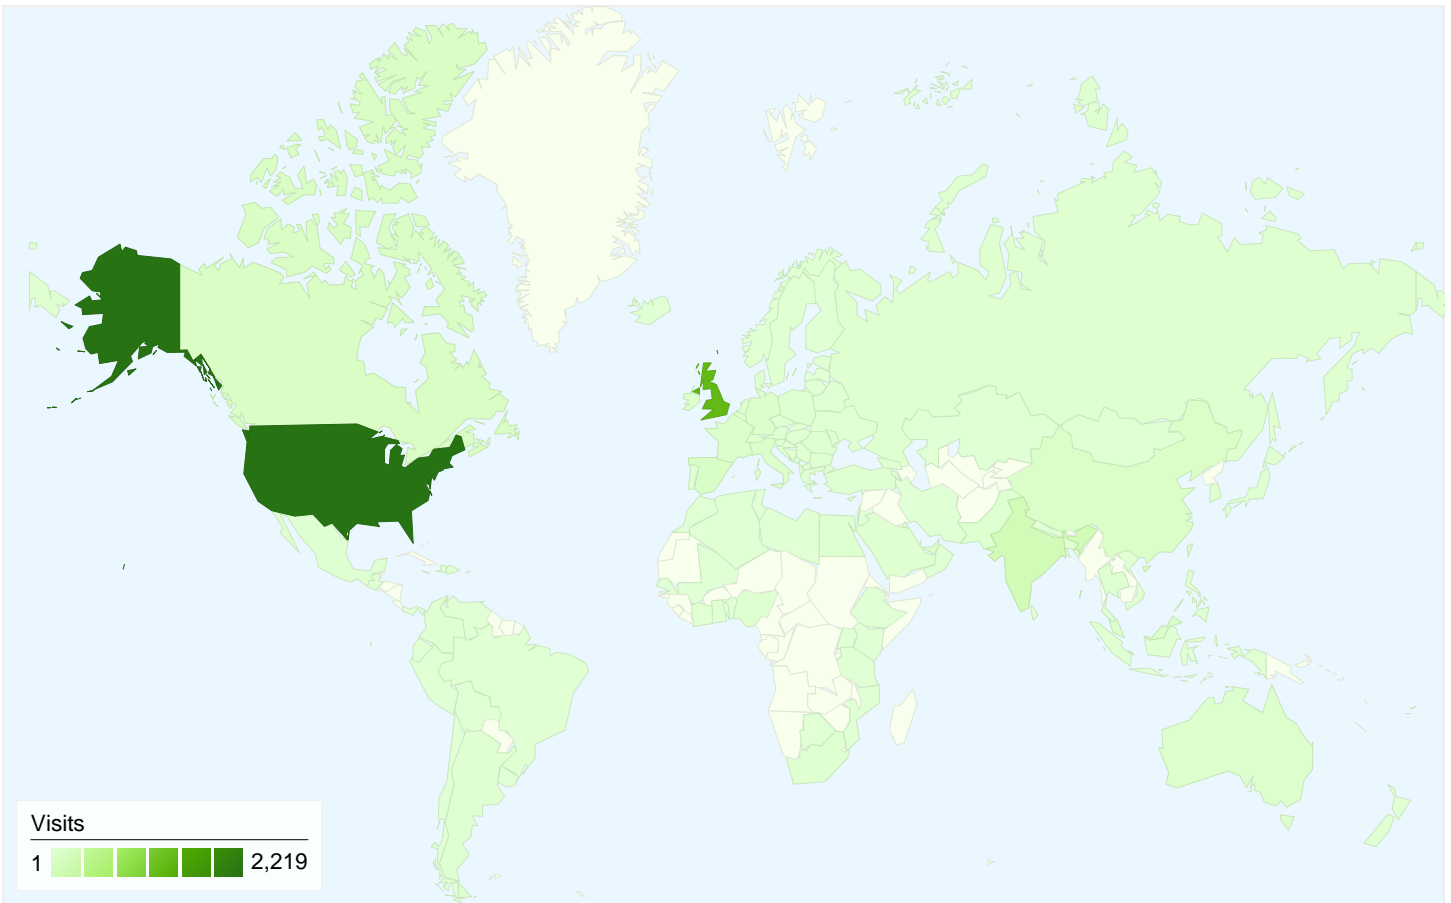

4,372 people visited this site

5,400 Visits

4,372 Absolute Unique Visitors

10,517 Pageviews

1.95 Average Pageviews

00:01:47 Time on Site

65.02% Bounce Rate

79.50% New Visits

All traffic sources sent a total of 5,400 visits

-  15.15% Direct Traffic
-  22.37% Referring Sites
-  62.44% Search Engines

- **Search Engines**
3,372.00 (62.44%)
- **Referring Sites**
1,208.00 (22.37%)
- **Direct Traffic**
818.00 (15.15%)
- **Other**
2 (0.04%)

Top Traffic Sources

Sources	Visits	% visits	Keywords	Visits	% visits
google (organic)	3,012	55.78%	riba	256	7.59%
(direct) ((none))	818	15.15%	riba usa	245	7.27%
architecture.com (referral)	598	11.07%	riba-usa	110	3.26%
yahoo (organic)	177	3.28%	royal institute of british	71	2.11%
bing (organic)	90	1.67%	riba-usa.org	45	1.33%

5,400 visits came from 130 countries/territories

Site Usage

Country/Territory	Visits	Pages/Visit	Avg. Time on Site	% New Visits	Bounce Rate
Visits 5,400 % of Site Total: 100.00%	Pages/Visit 1.95 Site Avg: 1.95 (0.00%)	Avg. Time on Site 00:01:47 Site Avg: 00:01:47 (0.00%)	% New Visits 79.52% Site Avg: 79.50% (0.02%)	Bounce Rate 65.02% Site Avg: 65.02% (0.00%)	
United States	2,219	2.08	00:01:54	74.81%	61.42%
United Kingdom	1,322	2.22	00:02:29	73.45%	57.94%
India	188	1.21	00:00:29	94.15%	87.23%
Canada	101	1.83	00:01:09	88.12%	64.36%
Spain	94	1.80	00:01:59	91.49%	70.21%
China	76	1.13	00:00:10	93.42%	92.11%
Malaysia	73	1.49	00:00:33	93.15%	82.19%
Germany	66	1.80	00:01:20	63.64%	65.15%
Italy	62	1.89	00:00:47	95.16%	66.13%